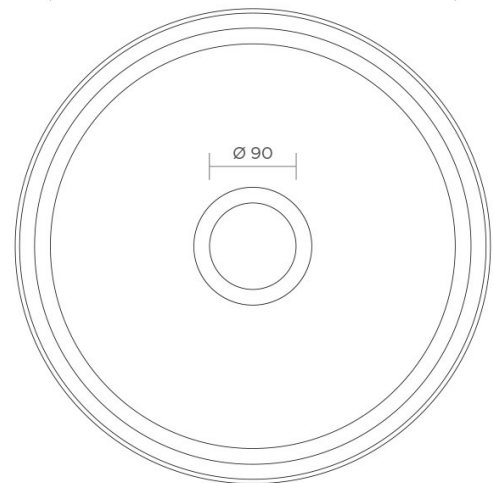

Essentials

Single Round Bowl Sink

Product code 139366
Warranty 10 year - body, 2 year - wastes, clips, 1 year - labour

PRODUCT SPECIFICATIONS

Colour Stainless Steel
Material 304 grade 18/10 Stainless Steel
Configuration Single Bowl
Installation Type Under Mount
Design Round
Tap Hole 0
Finish Polished
Construction Drawn
Width 490mm
Height 490mm
Depth 180mm
Bowl 1 Size & Capacity 24L
Bowl 2 Size & Capacity n/a
Inclusions Sink
Basket waste
Installation instructions
Maintenance & Care Surfaces should be regularly cleaned with a soft, dampened cloth or sponge with warm, soapy water. Do not use abrasive brushes, scourers or harsh chemicals as these can damage the finish

For more information call 1800 BATHROOM (1800 228 476) or visit tradelink.com.au

All dimensions are in millimetres. Dimensions shown are approximate and should be checked against the product before installation. Changes may be made to this specification without notice due to our commitment to continual improvement. See tradelink.com.au for full warranty details.