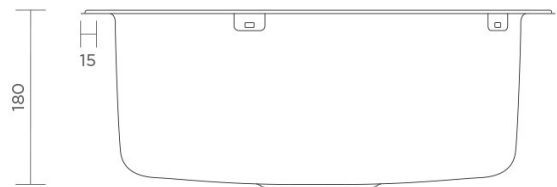

Essentials

Single Round Bowl Sink

Product code 139366
Warranty 10 year - body, 2 year - wastes, clips, 1 year - labour

PRODUCT SPECIFICATIONS

Colour Stainless Steel
Material 304 grade 18/10 Stainless Steel
Configuration Single Bowl
Installation Type Under Mount
Design Round
Tap Hole 0
Finish Polished
Construction Drawn
Width 490mm
Height 490mm
Depth 180mm
Bowl 1 Size & Capacity 24L
Bowl 2 Size & Capacity n/a
Inclusions Sink
Basket waste
Installation instructions
Maintenance & Care Surfaces should be regularly cleaned with a soft, dampened cloth or sponge with warm, soapy water. Do not use abrasive brushes, scourers or harsh chemicals as these can damage the finish

For more information call 1800 BATHROOM (1800 228 476) or visit tradelink.com.au

All dimensions are in millimetres. Dimensions shown are approximate and should be checked against the product before installation. Changes may be made to this specification without notice due to our commitment to continual improvement. See tradelink.com.au for full warranty details.