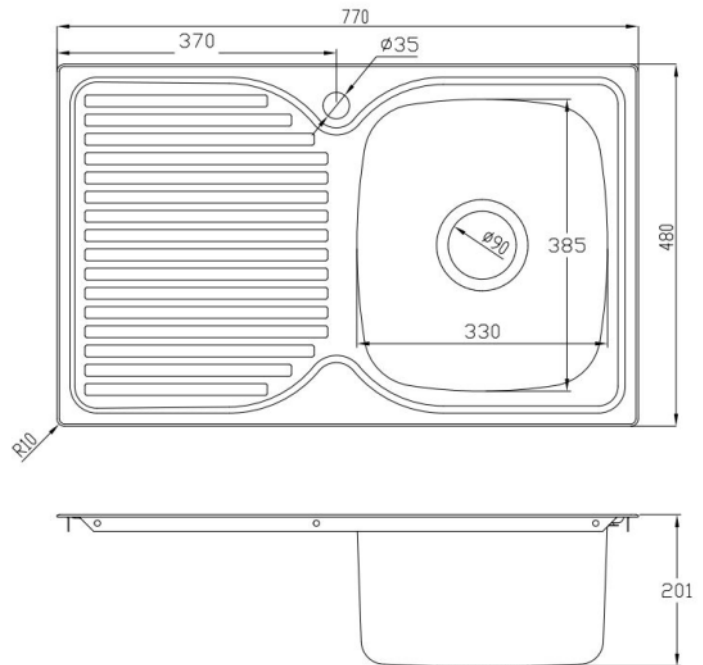

Essentials

Single RH Bowl Sink

Product code	139368
Warranty	10 year - body, 2 year - wastes, clips, 1 year - labour

PRODUCT SPECIFICATIONS

Colour	Stainless Steel
Material	304 grade 18/10 Stainless Steel
Configuration	Right Hand Bowl, Left Hand Drainer
Installation Type	Top Mount
Design	Radiused bowl with drainer
Tap Hole	1
Finish	Polished
Construction	Drawn
Width	770mm
Height	480mm
Depth	201mm
Bowl 1 Size & Capacity	21L
Bowl 2 Size & Capacity	n/a
Inclusions	Sink Basket waste Installation instructions
Maintenance & Care	Surfaces should be regularly cleaned with a soft, dampened cloth or sponge with warm, soapy water. Do not use abrasive brushes, scourers or harsh chemicals as these can damage the finish

For more information call 1800 BATHROOM (1800 228 476) or visit tradelink.com.au

All dimensions are in millimetres. Dimensions shown are approximate and should be checked against the product before installation. Changes may be made to this specification without notice due to our commitment to continual improvement. See tradelink.com.au for full warranty details.