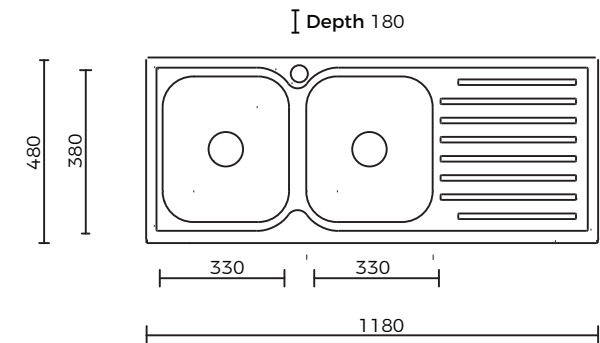

OVERALL DIMENSIONS:

1180 L x 480 W x 180mm D

PRODUCT VARIATIONS:

73152 | Classic Square 1180 1TH RH 2
Bowl & Drainer

WARRANTY:

25 years

Disclaimer: All measurement are in millimetres and are solely for reference purposes. Colours have been reproduced with as much accuracy as possible. Any changes resulting from technical advance of design or colour may be made without prior notice. Tapware, accessories and appliances are for illustration purposes only. Further information on warranties is available at www.everhard.com.au