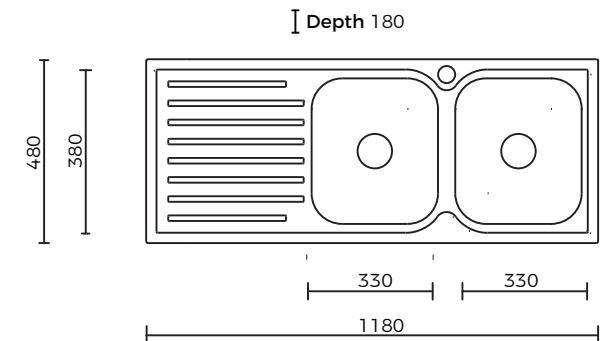

OVERALL DIMENSIONS:

1180 L x 480 W x 180mm D

PRODUCT VARIATIONS:

73153 | Classic Square 1180 1TH LH 2
Bowl & Drainer

WARRANTY:

25 years

Disclaimer: All measurement are in millimetres and are solely for reference purposes. Colours have been reproduced with as much accuracy as possible. Any changes resulting from technical advance of design or colour may be made without prior notice. Tapware, accessories and appliances are for illustration purposes only. Further information on warranties is available at www.everhard.com.au