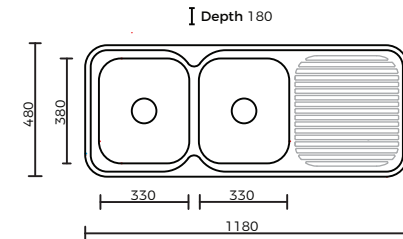

SPEC PACK KITCHEN COLLECTION

SPEC SHEET

CLASSIC STANDARD 1180 NTH 2 BOWL & DRAINER

PRODUCT CODE:

72130

FEATURES:

- / 304 Stainless Steel Bowl
- / 2 x 22L Capacity
- / 90mm basket waste
- / Suitable for garbage disposal connection

OVERALL DIMENSIONS:

1180 L x 480 W x 180mm D

PRODUCT VARIATIONS:

- 73137 | Classic Standard 1180 1TH RH 2 Bowl & Drainer
- 73136 | Classic Standard 1180 1TH LH 2 Bowl & Drainer

WARRANTY:

25 years

Disclaimer: All measurement are in millimetres and are solely for reference purposes. Colours have been reproduced with as much accuracy as possible. Any changes resulting from technical advance of design or colour may be made without prior notice. Tapware, accessories and appliances are for illustration purposes only. Further information on warranties is available at www.everhard.com.au