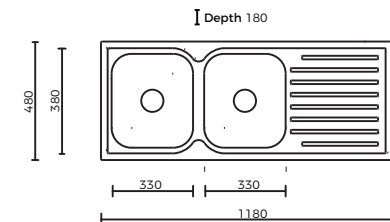

SPEC PACK KITCHEN COLLECTION

SPEC SHEET

CLASSIC SQUARE 1180 NTH 2 BOWL & DRAINER

PRODUCT CODE:

72146

FEATURES:

- / 304 Stainless Steel Bowl
- / 2 x 22L Capacity
- / 90mm basket waste
- / Suitable for garbage disposal connection

OVERALL DIMENSIONS:

1180 L x 480 W x 180mm D

PRODUCT VARIATIONS:

- 73146 | Classic Square 1180 1TH RH 2 Bowl & Drainer
- 73147 | Classic Square 1180 1TH LH 2 Bowl & Drainer

WARRANTY:

25 years

Disclaimer: All measurement are in millimetres and are solely for reference purposes. Colours have been reproduced with as much accuracy as possible. Any changes resulting from technical advance of design or colour may be made without prior notice. Tapware, accessories and appliances are for illustration purposes only. Further information on warranties is available at www.everhard.com.au