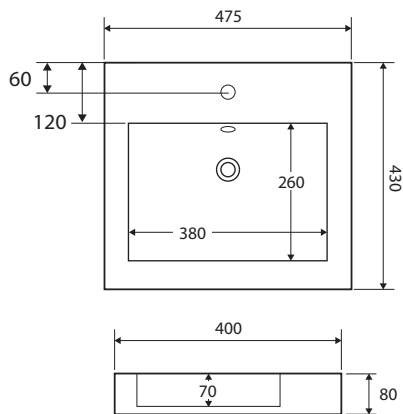

BASINS

COMO

Above Counter Basin

\$199 • 7078W

- Gloss white ceramic
- Glazed on the back side
- One tap hole with overflow
- Requires 32mm waste with overflow (not included)
- Capacity: 5 litres

DOMESTIC WARRANTY: