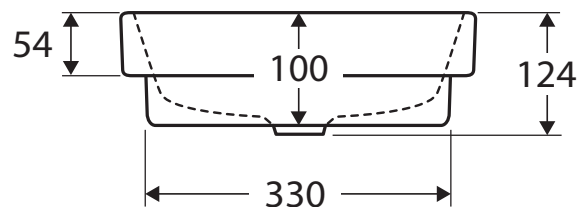

### Semi-Inset Basin

\$199 • RB3134D

- Gloss white, fully vitrified ceramic
- No tap hole or overflow
- Requires 32mm waste without overflow (not included)

**Please note:** If purchasing with a Fienza stone or timber vanity top, an additional charge of RRP \$140 applies for cutting the basin hole in the top.

#### Installation note:

When used with a Fienza stone or timber top, only 10 o'clock or 2 o'clock tap hole positions are available.

**Due to the nature of ceramic as a material, small variations in size and shape do occur. Ensure that the measurements of the purchased basin are checked physically, BEFORE cutting any counter-top. Specification drawings are a GUIDE ONLY. Fienza will not be held liable for any errors made by external parties when cutting counter-tops.**