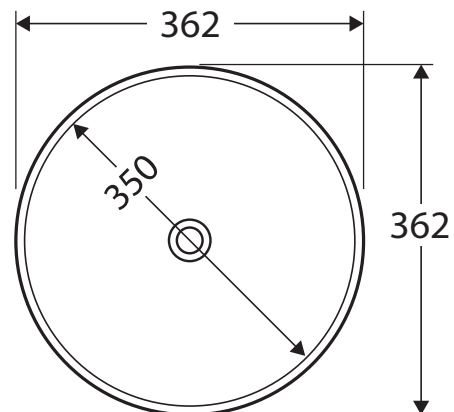

### Semi-Inset Basin

\$199 • RB3134D

- Gloss white, fully vitrified ceramic
- No tap hole or overflow
- Requires 32mm waste without overflow (not included)

**Please note:** If purchasing with a Fienza stone or timber vanity top, an additional charge of RRP \$140 applies for cutting the basin hole in the top.

#### Installation note:

When used with a Fienza stone or timber top, only 10 o'clock or 2 o'clock tap hole positions are available.

**Due to the nature of ceramic as a material, small variations in size and shape do occur. Ensure that the measurements of the purchased basin are checked physically, BEFORE cutting any counter-top. Specification drawings are a GUIDE ONLY. Fienza will not be held liable for any errors made by external parties when cutting counter-tops.**