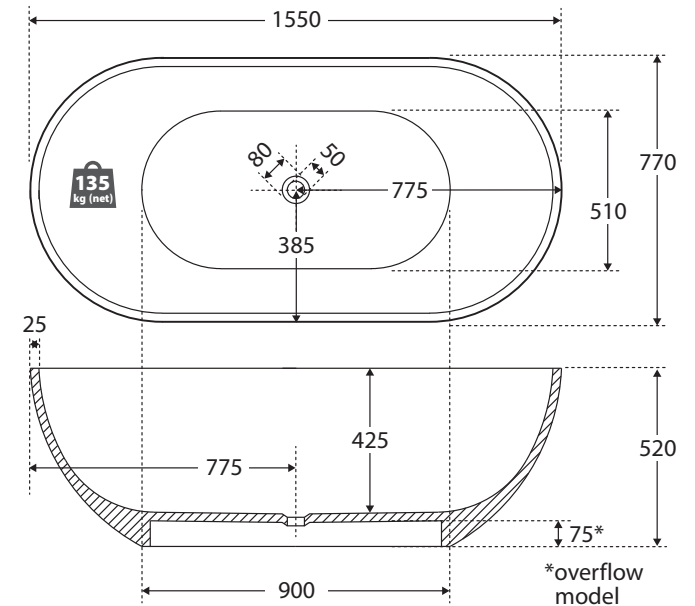

## CAST STONE SOLID SURFACE BATH, 1550MM

### Features

- Opulent wide width
- Freestanding style
- Easy to clean
- Includes overflow
- Chrome waste included with bath
- Capacity: 270L
- Net weight: 135kg
- Gross weight: 175kg

**Installation Warning:** Floor preparation may be required for off-centre waste positions. Please discuss with your builder/plumber before tiling and waterproofing your bathroom.

While we aim to ensure specifications are correct at the time of publication, Fienza reserves the right to make modifications without prior notice. Physical colour may vary from image shown. All measurements are shown in millimetres. Always use physical product measurements for mark-ups and roughing-in as the technical drawing may differ from actual product received.