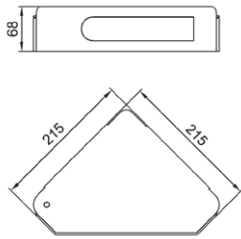

## Hidden Storage Corner Shower Shelf

\$75 • BS32300

- Hidden storage compartment (hinge on left-hand side)
- Mirror polish on shelf
- Stainless steel & PVC construction
- High-strength fixing brackets