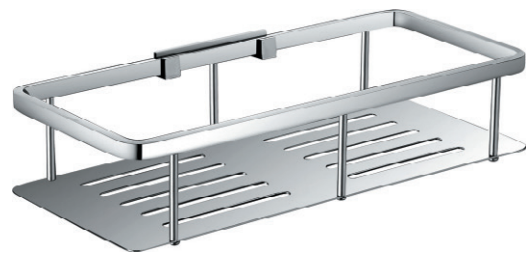

## Hidden Storage Corner Shower Shelf

\$75 • BS32300

- Hidden storage compartment (hinge on left-hand side)
- Mirror polish on shelf
- Stainless steel & PVC construction
- High-strength fixing brackets

## EMPIRE Shower Shelf

\$89 • E048

- Shelf with raised rail to contain items
- Chrome finish
- Brass & 304 stainless steel construction
- High-strength fixing brackets
- Shelf unhooks from bracket for easy cleaning

## KOKO Shower Shelf

\$89 • E039

- Shelf with raised rail to contain items
- Chrome finish
- Brass & 304 stainless steel construction
- High-strength fixing brackets
- Shelf unhooks from bracket for easy cleaning