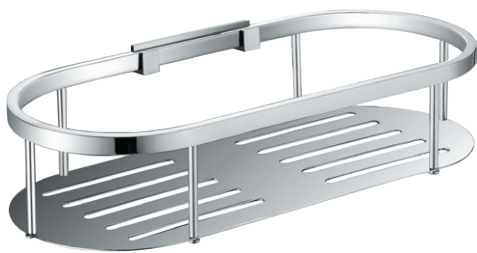

## Hidden Storage Corner Shower Shelf

\$75 • BS32300

- Hidden storage compartment (hinge on left-hand side)
- Mirror polish on shelf
- Stainless steel & PVC construction
- High-strength fixing brackets

## EMPIRE Shower Shelf

\$89 • E048

- Shelf with raised rail to contain items
- Chrome finish
- Brass & 304 stainless steel construction
- High-strength fixing brackets
- Shelf unhooks from bracket for easy cleaning

## KOKO Shower Shelf

\$89 • E039

- Shelf with raised rail to contain items
- Chrome finish
- Brass & 304 stainless steel construction
- High-strength fixing brackets
- Shelf unhooks from bracket for easy cleaning