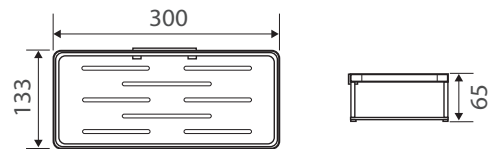

## Hidden Storage Corner Shower Shelf

\$75 • BS32300

- Hidden storage compartment (hinge on left-hand side)
- Mirror polish on shelf
- Stainless steel & PVC construction
- High-strength fixing brackets

## EMPIRE Shower Shelf

\$89 • E048

- Shelf with raised rail to contain items
- Chrome finish
- Brass & 304 stainless steel construction
- High-strength fixing brackets
- Shelf unhooks from bracket for easy cleaning

## KOKO Shower Shelf

\$89 • E039

- Shelf with raised rail to contain items
- Chrome finish
- Brass & 304 stainless steel construction
- High-strength fixing brackets
- Shelf unhooks from bracket for easy cleaning