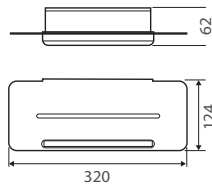

- Includes removable rubber-edged cleaning blade for shower screens
- Available with white or black blade handle and tray
- 304 stainless steel construction
- High-strength fixing brackets

White
$79 • BS0809