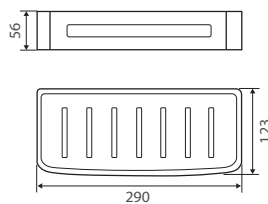

#### Corner Shelf with Screen Cleaning Blade

- Includes removable rubber-edged cleaning blade for shower screens
- Available with white or black blade handle and tray
- 304 stainless steel construction
- High-strength fixing brackets

#### PVC Shower Shelf

**\$75 • BS0609**

- PVC & stainless steel construction
- Dishwasher safe detachable inner
- Easy installation
- High-strength fixing brackets