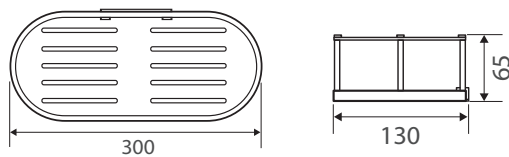

## Hidden Storage Corner Shower Shelf

\$75 • BS32300

- Hidden storage compartment (hinge on left-hand side)
- Mirror polish on shelf
- Stainless steel & PVC construction
- High-strength fixing brackets

## EMPIRE Shower Shelf

\$89 • E048

- Shelf with raised rail to contain items
- Chrome finish
- Brass & 304 stainless steel construction
- High-strength fixing brackets
- Shelf unhooks from bracket for easy cleaning