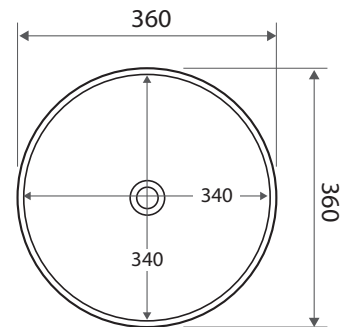

COMMERCIAL WARRANTY:

CERAMIC
5 YEARS replacement parts or product

Gloss White
$199 • RB3134