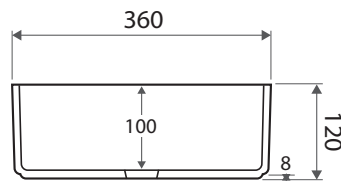

COMMERCIAL WARRANTY:

CERAMIC
5 YEARS replacement parts or product

Gloss White
$199 • RB3134