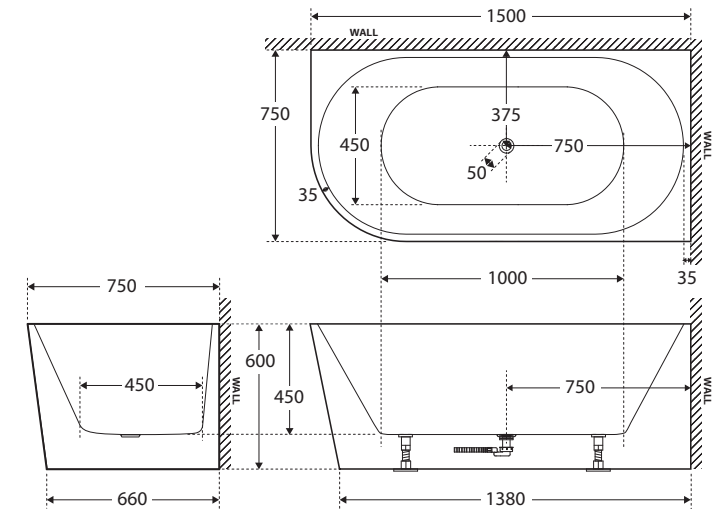

Isabella

LEFT-HAND ACRYLIC CORNER BATH, 1500MM

Features

- Modern, slim edge design
- Two-sided corner style
- UV stabilised sanitary-grade acrylic
- Inbuilt steel support frame
- Adjustable steel legs
- No overflow
- Chrome waste included with bath
- Net weight: 48kg
- Gross weight: 56kg

While we aim to ensure specifications are correct at the time of publication, Fienza reserves the right to make modifications without prior notice. Physical colour may vary from image shown. All measurements are shown in millimetres. Always use physical product measurements for mark-ups and roughing-in as the technical drawing may differ from actual product received.