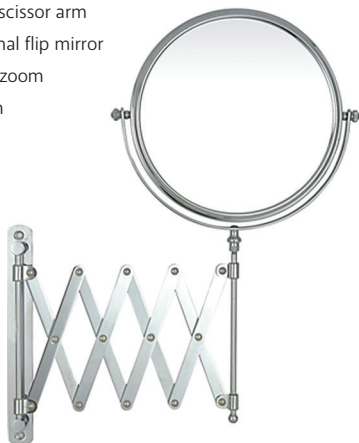

Shaving Mirrors

Mirrored SHAVING CABINETS are also available. See pages 2-6 in the 'Mirrors & Storage' section

Scissor-Arm Magnifying Mirror

\$99 • 1017

- Wall mounted on extending scissor arm
- Double-sided, multi-directional flip mirror
- Magnifying side provides 3x zoom
- Maximum extension: 500mm
- Diameter: 200mm
- Chrome finish

Swivel-Arm Magnifying Mirror

\$99 • 1014

- Wall mounted on extending swivel arm
- Double-sided, multi-directional flip mirror
- Magnifying side provides 3x zoom
- Maximum extension: 450mm
- Diameter: 150mm
- Chrome finish

Robe Clusters

MICHELLE Robe Cluster

\$49 • E831044

- Cluster of 4 robe hooks on wall plate
- Chrome finish
- Solid brass construction

ATLANTIS Robe Cluster

\$35 • E2314

- Cluster of 4 robe hooks on wall plate
- Chrome finish
- Solid brass construction