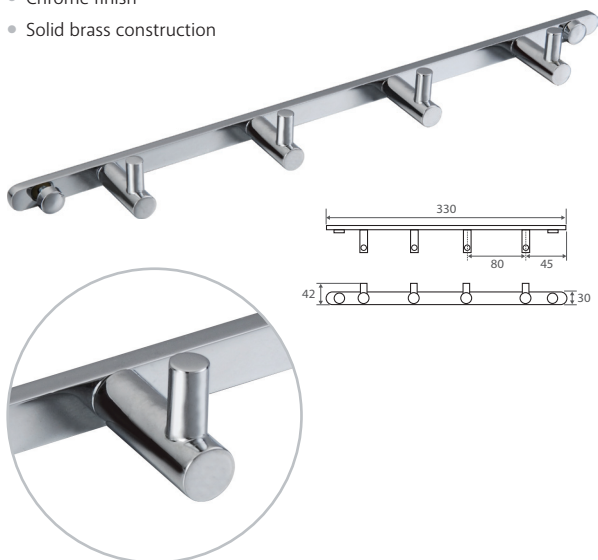

Shaving Mirrors

Mirrored SHAVING CABINETS are also available. See pages 2-6 in the 'Mirrors & Storage' section

Scissor-Arm Magnifying Mirror

\$99 • 1017

- Wall mounted on extending scissor arm
- Double-sided, multi-directional flip mirror
- Magnifying side provides 3x zoom
- Maximum extension: 500mm
- Diameter: 200mm
- Chrome finish

Swivel-Arm Magnifying Mirror

\$99 • 1014

- Wall mounted on extending swivel arm
- Double-sided, multi-directional flip mirror
- Magnifying side provides 3x zoom
- Maximum extension: 450mm
- Diameter: 150mm
- Chrome finish

Robe Clusters

MICHELLE Robe Cluster

\$49 • E831044

- Cluster of 4 robe hooks on wall plate
- Chrome finish
- Solid brass construction

ATLANTIS Robe Cluster

\$35 • E2314

- Cluster of 4 robe hooks on wall plate
- Chrome finish
- Solid brass construction