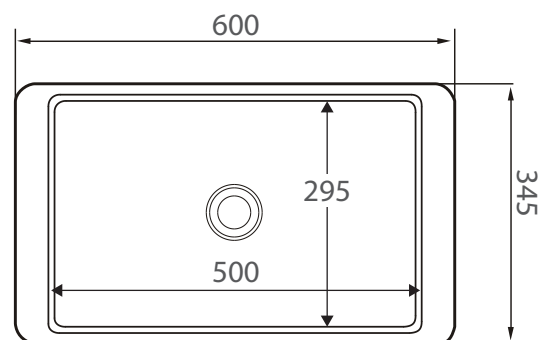

Product Code	CSB03
Barcode	9347900001074

Specifications	
Outer Dimensions	600 x 345 x 105 mm
Inner Bowl Depth	85 mm
Bowl Capacity	9 Litres
Weight	10.5 kg

Warranty	Period
Structural Integrity	25 Years
Cast Stone Finish	5 Years