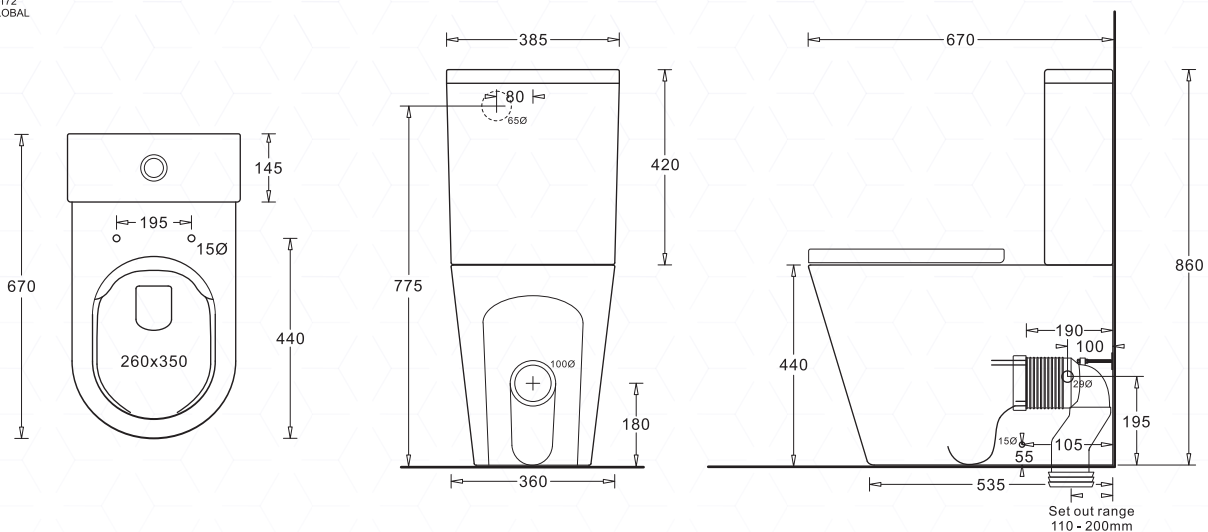

VENEZIA_{COMFORT}

JohnsonSuisse
Bathroom Solutions

RIMLESS TOILET SUITE COMFORT HEIGHT

CODE:
JTTV331.JTTV333.315

FEATURES

- MODERN STYLE FLUSH TO WALL VITREOUS CHINA TOILET SUITE
- EFFICIENT RIMLESS DESIGN FOR HYGIENIC FLUSHING
- COMFORT HEIGHT PAN FOR EASE OF USE
- CISTERN WITH CONCEALED BACK ENTRY WATER INLET
- SOFT-CLOSE, QUICK-RELEASE TOILET SEAT
- S OR P TRAP CONFIGURATION INSTALLATION
- VARIABLE S TRAP PAN CONNECTOR (95-170mm SET OUT)

COMPONENTS

VENEZIA _{COMFORT} RIMLESS FLUSH TO WALL PAN	JTTV331
VENEZIA CISTERN	JTTV312
VENEZIA QUICK-RELEASE SOFT-CLOSE SEAT	JSEV315

WARRANTY

TOILET 25 YEARS, SEAT 5 YEARS PRODUCTS/PARTS REPLACEMENT

- REFER TO T&CS AT johnsonsuisse.com.au

PRODUCT DIMENSIONS

OPTIONS

VENEZIA SEAT HINGE BOLT SET XJTTV02

TECHNICAL DATA SHEET

SUPERSEDES ALL PREVIOUS ISSUES

All dimensions are in millimetres and are subject to normal manufacturing variation. As product development is ongoing BPA reserves the right to vary specifications without notice.
Bathroom Products Australia P/L ABN 87 079 297 617