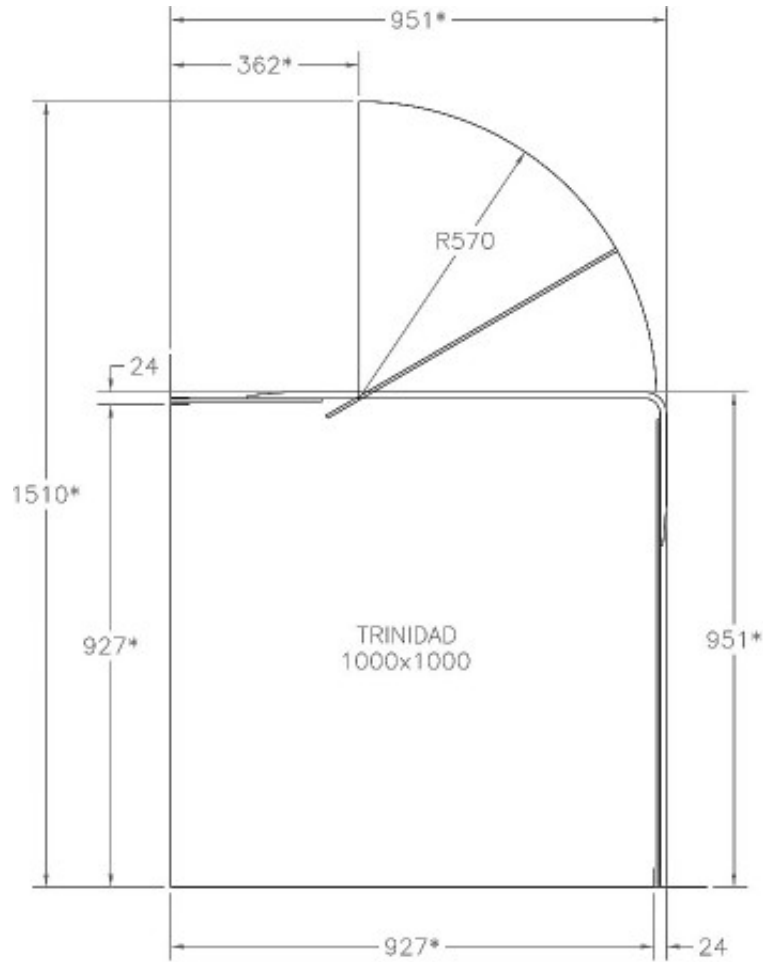

Trinidad Angled Shower System 1000x1000

Product Code:124065

1800 RAYMOR
raymor.com.au

Raymor
more like you

Trinidad Angled Shower System 1000x1000

PRODUCT SPECIFICATION

Product Code 124065

*Note that this dimension may be increased by up to 16mm by pulling the glass further out of the wall channel.

Printed:27/09/2020

© Raymor 2017. All rights reserved.

All measurements are in millimetres and are to be used as a guide only. Specifications and materials may change without notice. Whilst all care has been taken to ensure that all details are correct at the time of print we reserve the right to correct any errors, inaccuracies or omissions or to change or update any details or information at any time without notice.