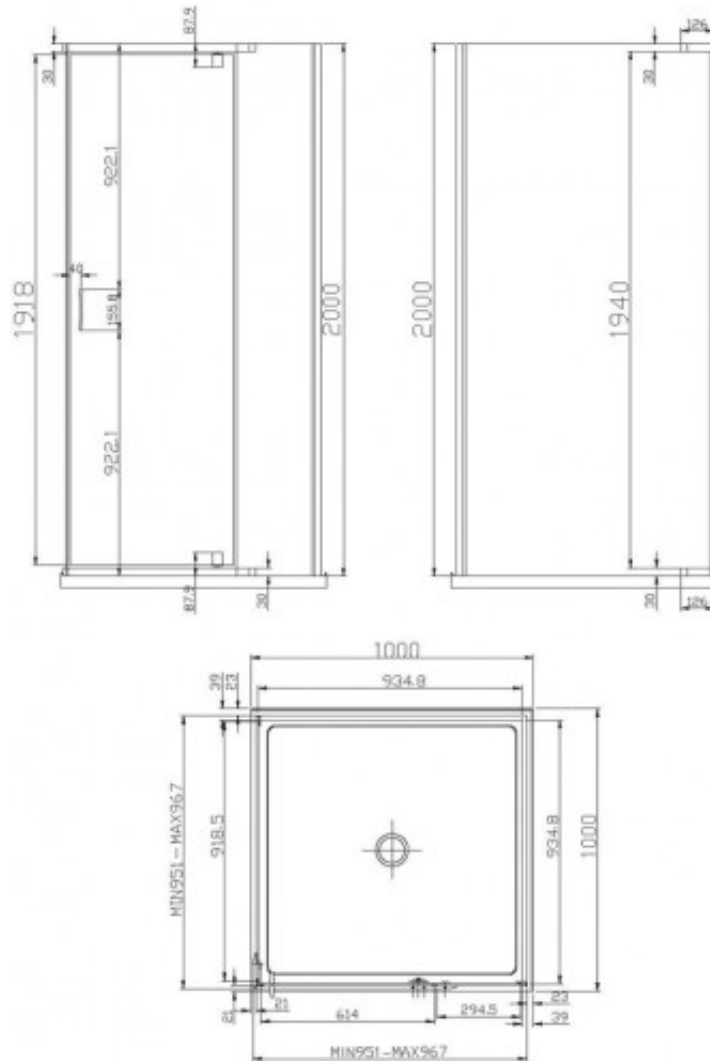

Trinidad Shower System Centre Outlet 1000x1000

Product Code:124057

1800 RAYMOR
raymor.com.au

Raymor
more like you

Trinidad Shower System Centre Outlet 1000x1000

PRODUCT SPECIFICATION

Product Code 124057

Printed:27/09/2020

© Raymor 2017. All rights reserved.

All measurements are in millimetres and are to be used as a guide only. Specifications and materials may change without notice. Whilst all care has been taken to ensure that all details are correct at the time of print we reserve the right to correct any errors, inaccuracies or omissions or to change or update any details or information at any time without notice.