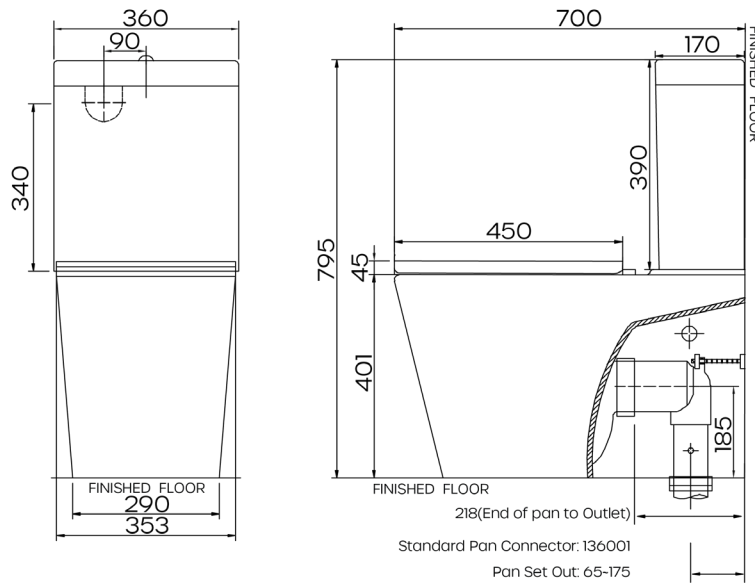

Product Specifications

Pan	Vitreous China
Cistern	Vitreous China
Item Colour	White
Rim Type	Rimless
Button	48mm Round Dual Flush Button with Chrome Finish
Seat	Soft Close, Quick Release with Metal Hinges
Trap Type	S-trap set out 65mm - 175mm as standard; P-trap floor to centre of outlet 185mm; Optional S-trap set out 95mm - 220mm
Inlet Valve	WDI universal inlet valve (bottom right hand or rear left hand entry - adjustable to bottom left hand entry)
Outlet Valve	WDI Dual Flush Outlet Valve

Raymor®

Edge II Rimless Suite with Standard Seat

Product Code: 202493

SET OUT DRAWING

OPTIONAL OUT DRAWING

Limited Warranty
(visit raymor.com.au for full warranty details)

For more information call 1800 729 667 or visit raymor.com.au