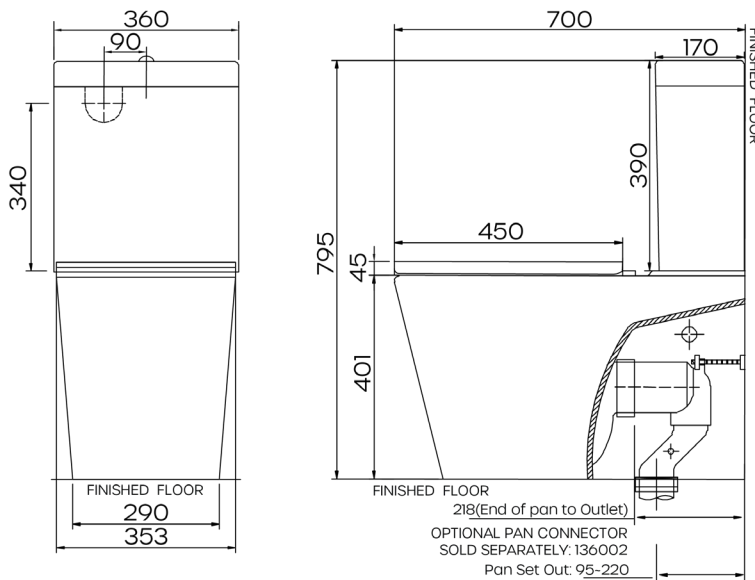

Product Specifications

Pan	Vitreous China
Cistern	Vitreous China
Item Colour	White
Rim Type	Rimless
Button	48mm Round Dual Flush Button with Chrome Finish
Seat	Soft Close, Quick Release with Metal Hinges
Trap Type	S-trap set out 65mm - 175mm as standard; P-trap floor to centre of outlet 185mm; Optional S-trap set out 95mm - 220mm
Inlet Valve	WDI universal inlet valve (bottom right hand or rear left hand entry - adjustable to bottom left hand entry)
Outlet Valve	WDI Dual Flush Outlet Valve

Raymor®

Edge II Rimless Suite with Standard Seat

Product Code: 202493

SET OUT DRAWING

OPTIONAL OUT DRAWING

Limited Warranty
(visit raymor.com.au for full warranty details)

For more information call 1800 729 667 or visit raymor.com.au

© Registered trademark of Tradelink. All dimensions given are approximate and should be checked prior to installation. See raymor.com.au for full warranty details.

Raymor®