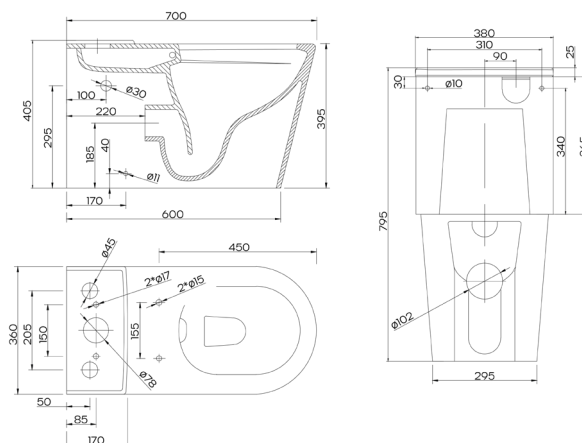

Edge II Rimless Suite with Standard Seat

Product Code: 202493

WELS-Rating Warranty

WELS 4 Star 3.5L avg flush
7 years vitreous china
5 years back to wall cistern
2 years valves, fittings, seat
1 year finish, seals, labour

Product Specifications

Pan	Vitreous China
Cistern	Vitreous China
Item Colour	White
Rim Type	Rimless
Button	48mm Round Dual Flush Button with Chrome Finish
Seat	Soft Close, Quick Release with Metal Hinges
Trap Type	S-trap set out 65mm - 175mm as standard; P-trap floor to centre of outlet 185mm; Optional S-trap set out 95mm - 220mm
Inlet Valve	WDI universal inlet valve (bottom right hand or rear left hand entry - adjustable to bottom left hand entry)
Outlet Valve	WDI Dual Flush Outlet Valve

Raymor®

Edge II Rimless Suite with Standard Seat

Product Code: 202493

SET OUT DRAWING

OPTIONAL OUT DRAWING

Limited Warranty
(visit raymor.com.au for full warranty details)

For more information call 1800 729 667 or visit raymor.com.au