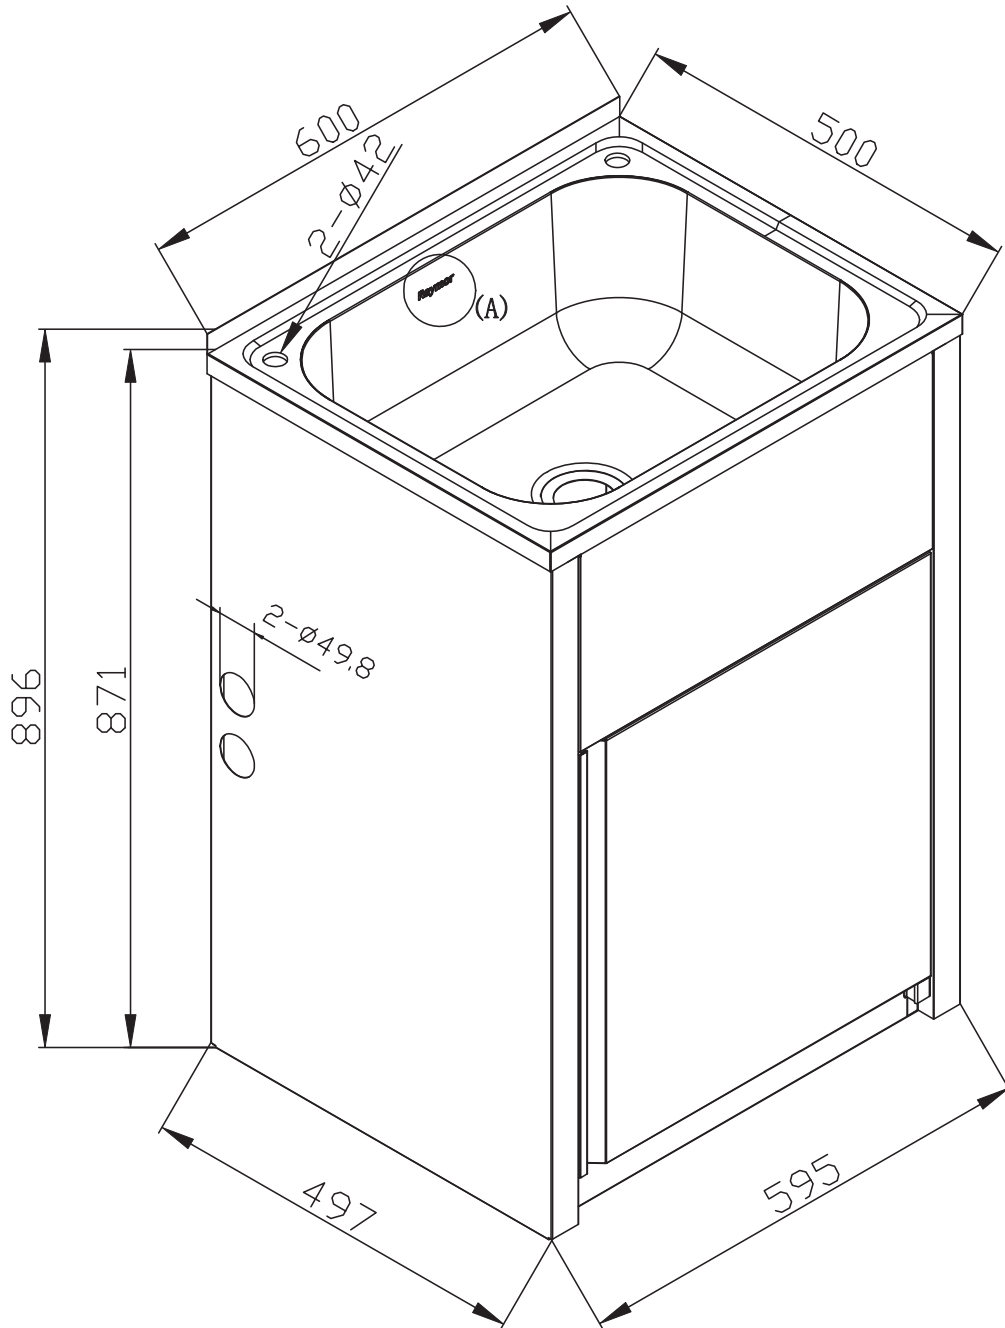

Projix 45L Tub & Cabinet with Bypass & Reversible Door.

Product Code: 182432

Product Specifications.

Colour	Stainless Steel & White	Bowl 1 Size & Capacity	45L
Warranty	25 years - sink & tub body 5 years - wastes and clips 1 year - seals and labour	Inclusions	1 x 90mm A3 basket waste 1 x Flexible bypass kit 4 x Adjustable feet Tap hole and hose hole covers
Material	Sink 304 grade 18/10 stainless steel Cabinet powder coated galvanized steel	Maintenance & Care	Surfaces should be regularly cleaned with a soft, dampened cloth or sponge with warm, soapy water. Do not use abrasive brushes, scourers or harsh chemicals as these can damage the finish
Configuration	Freestanding cabinet with tub, reversible door		
Installation Type	Freestanding		
Tap Hole	1 taphole and 1 bypass hole		
Finish	Satin Brushed, White powder coat		
Width	600mm		
Height	871mm - 896mm		
Depth	500mm		

For more information call 1800 BATHROOM (1800 228 476) or visit raymor.com.au

© Registered trademark of Tradelink. All dimensions are in millimetres. Dimensions are approximate and should be checked against the physical product before installation. Changes may be made to this specification without notice due to our commitment to continual improvement. See raymor.com.au for full warranty details.

All dimensions in mm.

Version 1

raymor

Projix 45L Tub & Cabinet with Bypass & Reversible Door.

Product Code: 182432

For more information call 1800 BATHROOM (1800 228 476) or visit raymor.com.au

© Registered trademark of Tradelink. All dimensions are in millimetres. Dimensions are approximate and should be checked against the physical product before installation. Changes may be made to this specification without notice due to our commitment to continual improvement. See raymor.com.au for full warranty details.
All dimensions in mm.