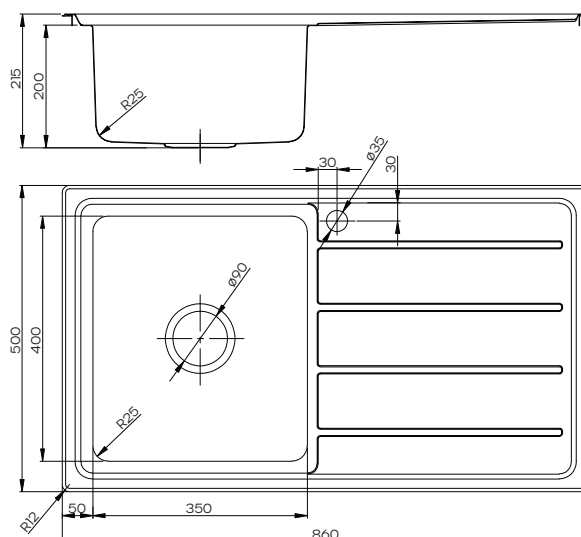

## Product Specifications

<b>Configuration</b>	Left hand bowl with drainer
<b>Installation type</b>	Top mount
<b>Design</b>	25mm radius corners, square line drainer
<b>Tap Hole</b>	1 Tap hole
<b>Finish</b>	Satin
<b>Material</b>	304 grade 18/10 stainless steel
<b>Construction</b>	Drawn 25mm radius corners, sound deadener
<b>Sink Size</b>	860 x 500 x 215mm
<b>Bowl Size &amp; Capacity</b>	350 x 400 x 200 / 28L
<b>Included accessories</b>	1 x 90mm basket waste Mounting clips Sealing tape
<b>Spare Parts</b>	182478 Clips 182475 A3 Basket waste 182477 Sealing tape