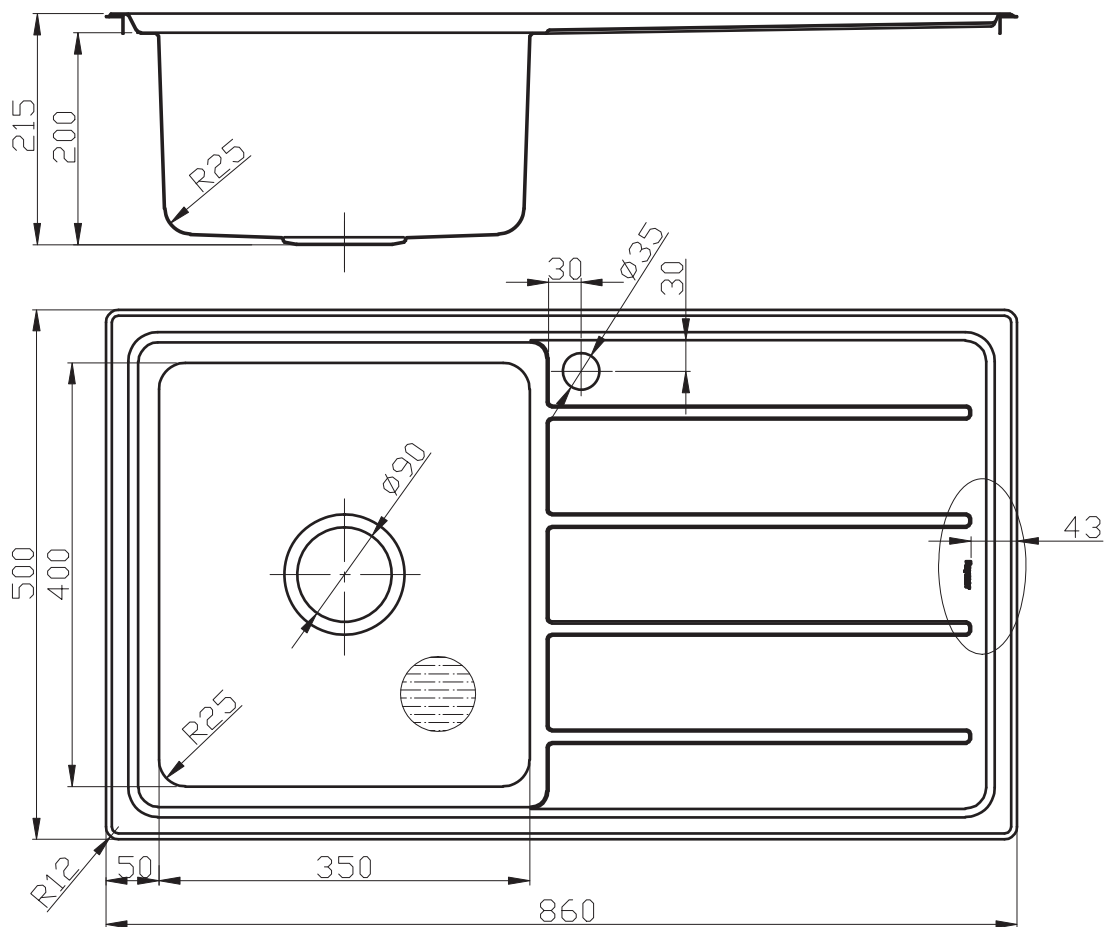

Projix Single LH Bowl Sink.

Product Code: 182109

For more information call 1800 BATHROOM (1800 228 476) or visit raymor.com.au

© Registered trademark of Tradelink. All dimensions are in millimetres. Dimensions are approximate and should be checked against the physical product before installation. Changes may be made to this specification without notice due to our commitment to continual improvement. See raymor.com.au for full warranty details.
All dimensions in mm.

Version 1

raymor