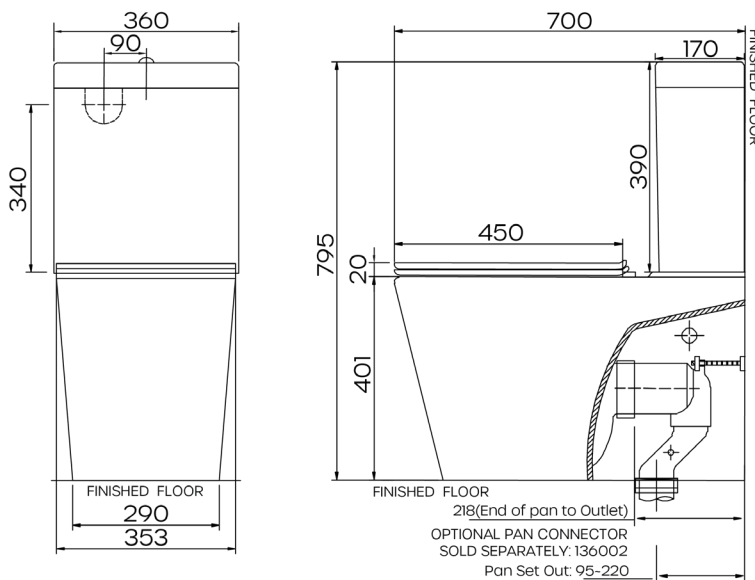

Product Specifications

Pan	Vitreous China
Cistern	Vitreous China
Item Colour	White
Rim Type	Rimless
Button	48mm Round dual flush button with chrome finish
Seat	Soft Close Slim Seat
Trap Type	S-trap set out 65mm - 175mm as standard; P-trap floor to centre of outlet 185mm; Optional S-trap set out 95mm - 220mm
Inlet Valve	WDI universal inlet valve (bottom right hand or rear left hand entry - adjustable to bottom left hand entry)
Outlet Valve	WDI dual flush outlet valve

Raymor[®]

Edge II Rimless Toilet Suite with Slim Seat

Product Code: 202492

SET OUT DRAWING

OPTIONAL OUT DRAWING

Limited Warranty
(visit raymor.com.au for full warranty details)

For more information call 1800 729 667 or visit raymor.com.au

© Registered trademark of Tradelink. All dimensions given are approximate and should be checked prior to installation. See raymor.com.au for full warranty details.

Raymor®