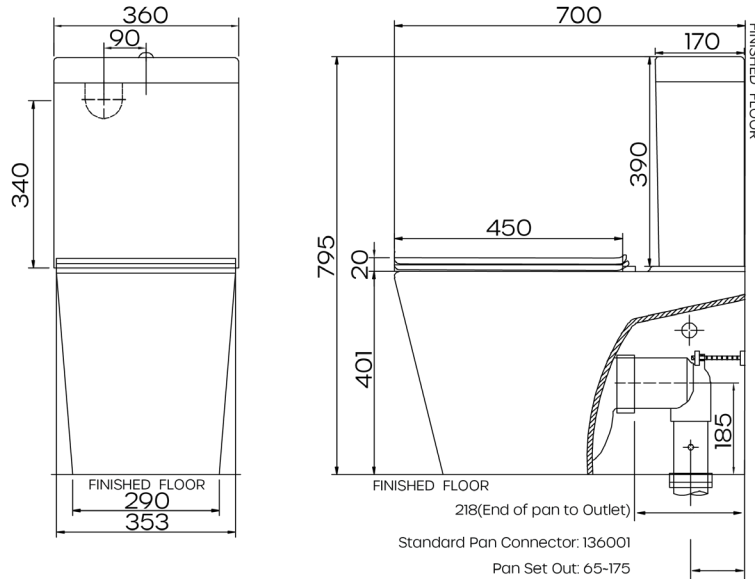

Product Specifications

Pan	Vitreous China
Cistern	Vitreous China
Item Colour	White
Rim Type	Rimless
Button	48mm Round dual flush button with chrome finish
Seat	Soft Close Slim Seat
Trap Type	S-trap set out 65mm - 175mm as standard; P-trap floor to centre of outlet 185mm; Optional S-trap set out 95mm - 220mm
Inlet Valve	WDI universal inlet valve (bottom right hand or rear left hand entry - adjustable to bottom left hand entry)
Outlet Valve	WDI dual flush outlet valve

Raymor[®]

Edge II Rimless Toilet Suite with Slim Seat

Product Code: 202492

SET OUT DRAWING

OPTIONAL OUT DRAWING

Limited Warranty
(visit raymor.com.au for full warranty details)

For more information call 1800 729 667 or visit raymor.com.au