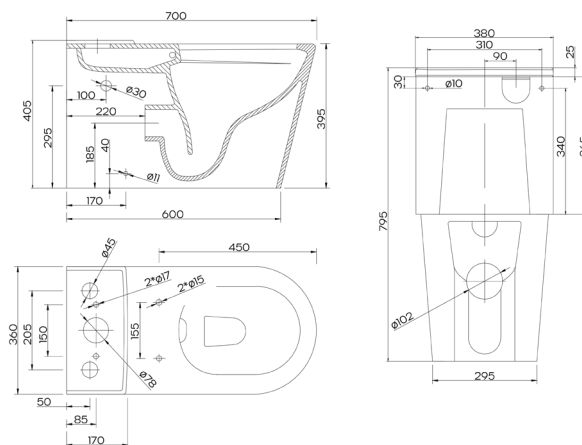

Edge II Rimless Toilet Suite with Slim Seat

Product Code: 202492

WELS-Rating Warranty

WELS 4 Star 3.5L avg flush
7 years vitreous china
5 years back to wall cistern
2 years valves, fittings, seat
1 year finish, seals, labour

Product Specifications

Pan	Vitreous China
Cistern	Vitreous China
Item Colour	White
Rim Type	Rimless
Button	48mm Round dual flush button with chrome finish
Seat	Soft Close Slim Seat
Trap Type	S-trap set out 65mm - 175mm as standard; P-trap floor to centre of outlet 185mm; Optional S-trap set out 95mm - 220mm
Inlet Valve	WDI universal inlet valve (bottom right hand or rear left hand entry - adjustable to bottom left hand entry)
Outlet Valve	WDI dual flush outlet valve

Raymor[®]

Edge II Rimless Toilet Suite with Slim Seat

Product Code: 202492

SET OUT DRAWING

OPTIONAL OUT DRAWING

Limited Warranty
(visit raymor.com.au for full warranty details)

For more information call 1800 729 667 or visit raymor.com.au