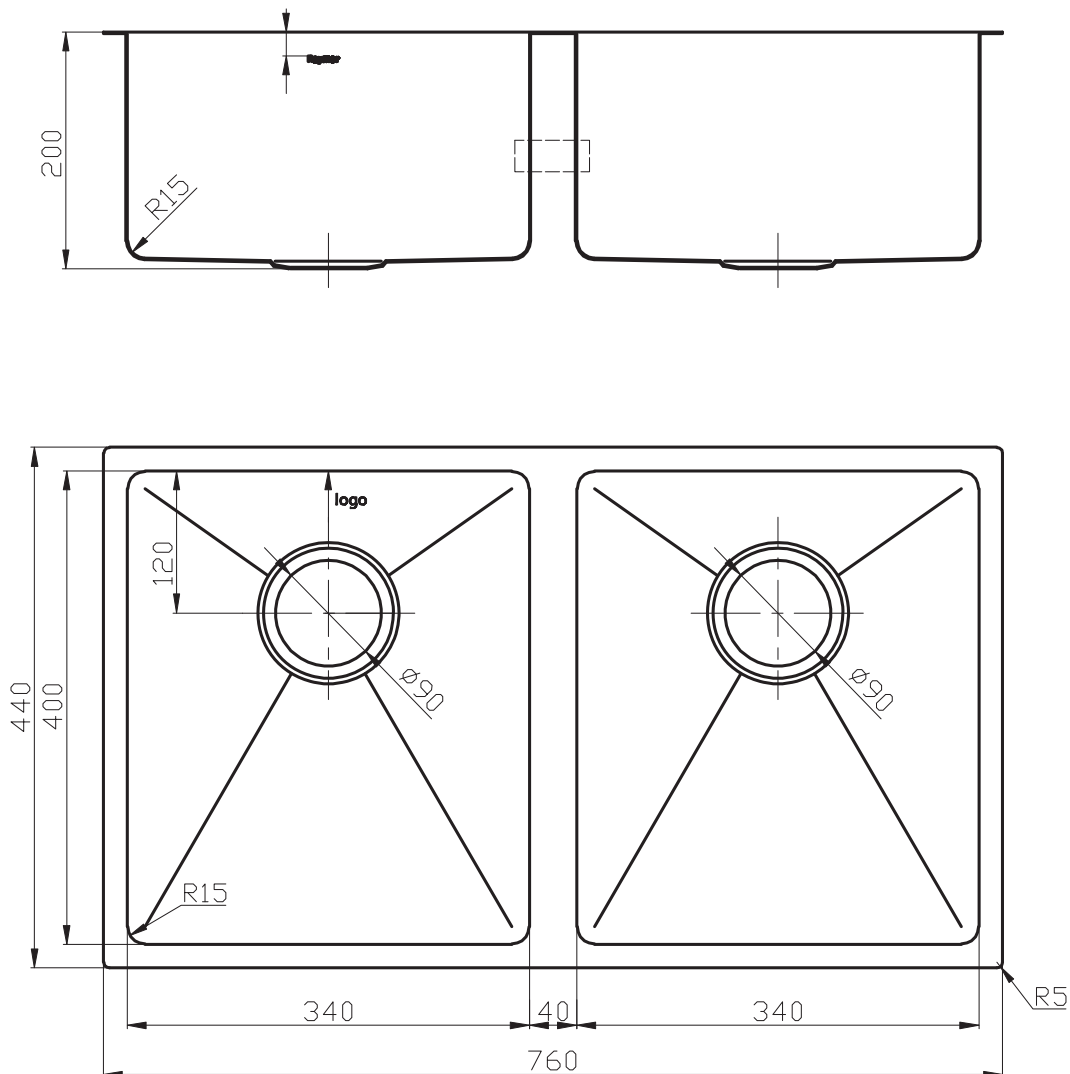

Sigma Double Bowl Universal Mount Sink.

Product Code: 182113

For more information call 1800 BATHROOM (1800 228 476) or visit raymor.com.au

® Registered trademark of Tradelink. All dimensions are in millimetres. Dimensions are approximate and should be checked against the physical product before installation. Changes may be made to this specification without notice due to our commitment to continual improvement. See raymor.com.au for full warranty details.
All dimensions in mm.

Version 1

raymor