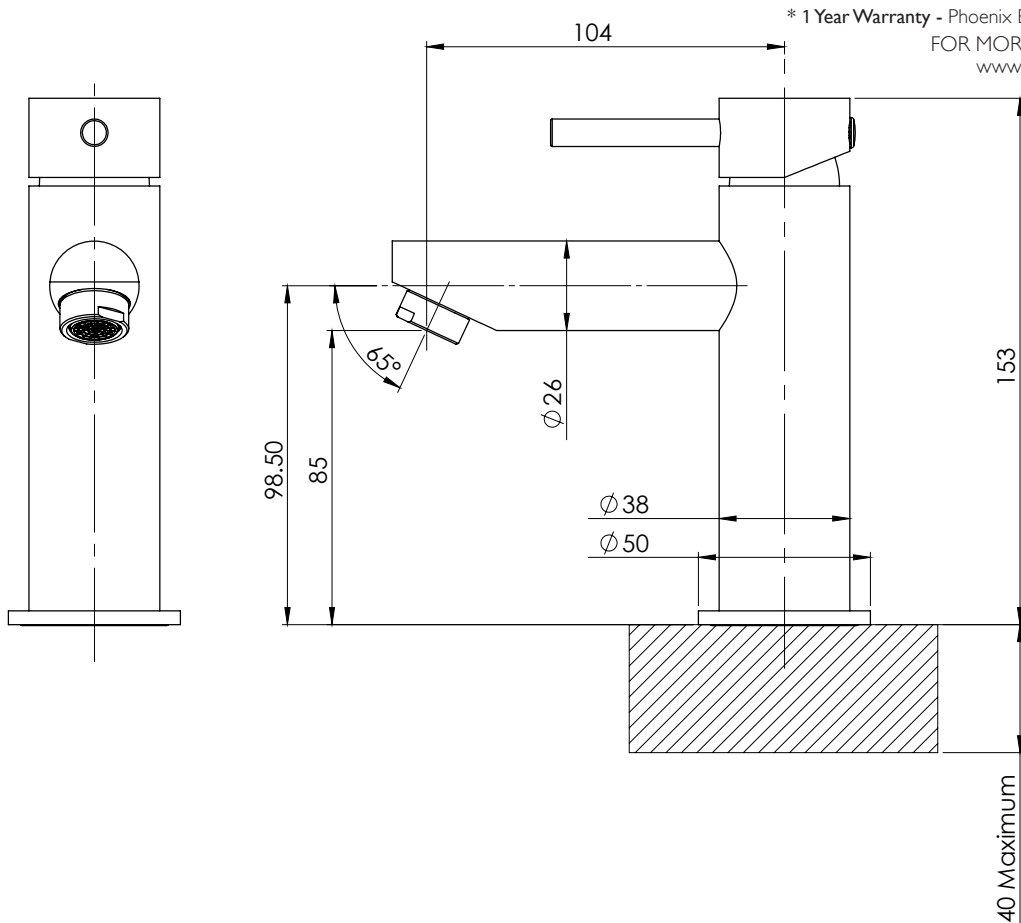

PINA

BASIN MIXER

PRODUCT CODE: 153-7700-00
 FINISH: CHROME
 WELS: 5 STAR - 5.5 LT/MIN

INFORMATION:

TEMPERATURE RATING: MIN 1° - MAX 75°
 PRESSURE RATING: MIN 150 kPa - MAX 500 kPa

AVAILABLE IN:

* 1 Year Warranty - Phoenix Builders Matte Black Finish
 FOR MORE INFORMATION VISIT
www.phoenixtapware.com.au

PLEASE [CLICK HERE TO VIEW FULL WARRANTY](#)

While we aim to ensure the specifications shown are correct at time of printing, Phoenix Tapware reserves the right to make modifications without prior notice. Always use the physical product measurements for mark-ups and roughing-in as the line drawing shown may differ from the actual product over time. All measurements are shown in millimetres.

PLEASE [CLICK HERE](#) TO VIEW FULL WARRANTY

While we aim to ensure the specifications shown are correct at time of printing, Phoenix Tapware reserves the right to make modifications without prior notice. Always use the physical product measurements for mark-ups and roughing-in as the line drawing shown may differ from the actual product over time. All measurements are shown in millimetres.