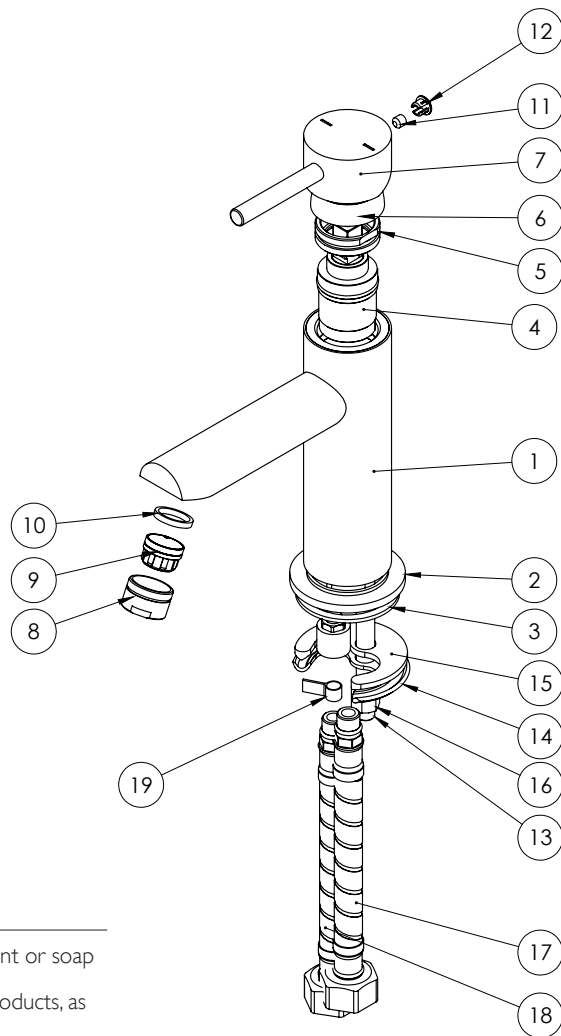

PLEASE [CLICK HERE TO VIEW FULL WARRANTY](#)

While we aim to ensure the specifications shown are correct at time of printing, Phoenix Tapware reserves the right to make modifications without prior notice. Always use the physical product measurements for mark-ups and roughing-in as the line drawing shown may differ from the actual product over time. All measurements are shown in millimetres.

Pina is a Registered Trademark of Phoenix Industries Pty. Ltd.

V250220

www.phoenixtapware.com.au
 03 9780 4200

PINA

BASIN MIXER

PRODUCT CODE: 153-7700-00
 FINISH: CHROME
 WELS: 5 STAR - 5.5 LT/MIN

PARTS LIST

1. MIXER BODY
2. DRESS RING
3. RUBBER WASHER
4. 25MM CARTRIDGE
5. LOCKNUT
6. DOME
7. HANDLE
8. AERATOR
9. RETAINER
10. GASKET
11. GRUB SCREW M5X5
12. SCREW CAP
13. M8 THREADED ROD
14. MOUNTING PLATE
15. MOUNTING GASKET
16. M8 THREADED NUT
17. FLEXIBLE HOSE 450MM COLD
18. FLEXIBLE HOSE 450MM HOT
19. RED INDICATOR TAPE

PLEASE [CLICK HERE](#) TO VIEW FULL WARRANTY

While we aim to ensure the specifications shown are correct at time of printing, Phoenix Tapware reserves the right to make modifications without prior notice. Always use the physical product measurements for mark-ups and roughing-in as the line drawing shown may differ from the actual product over time. All measurements are shown in millimetres.