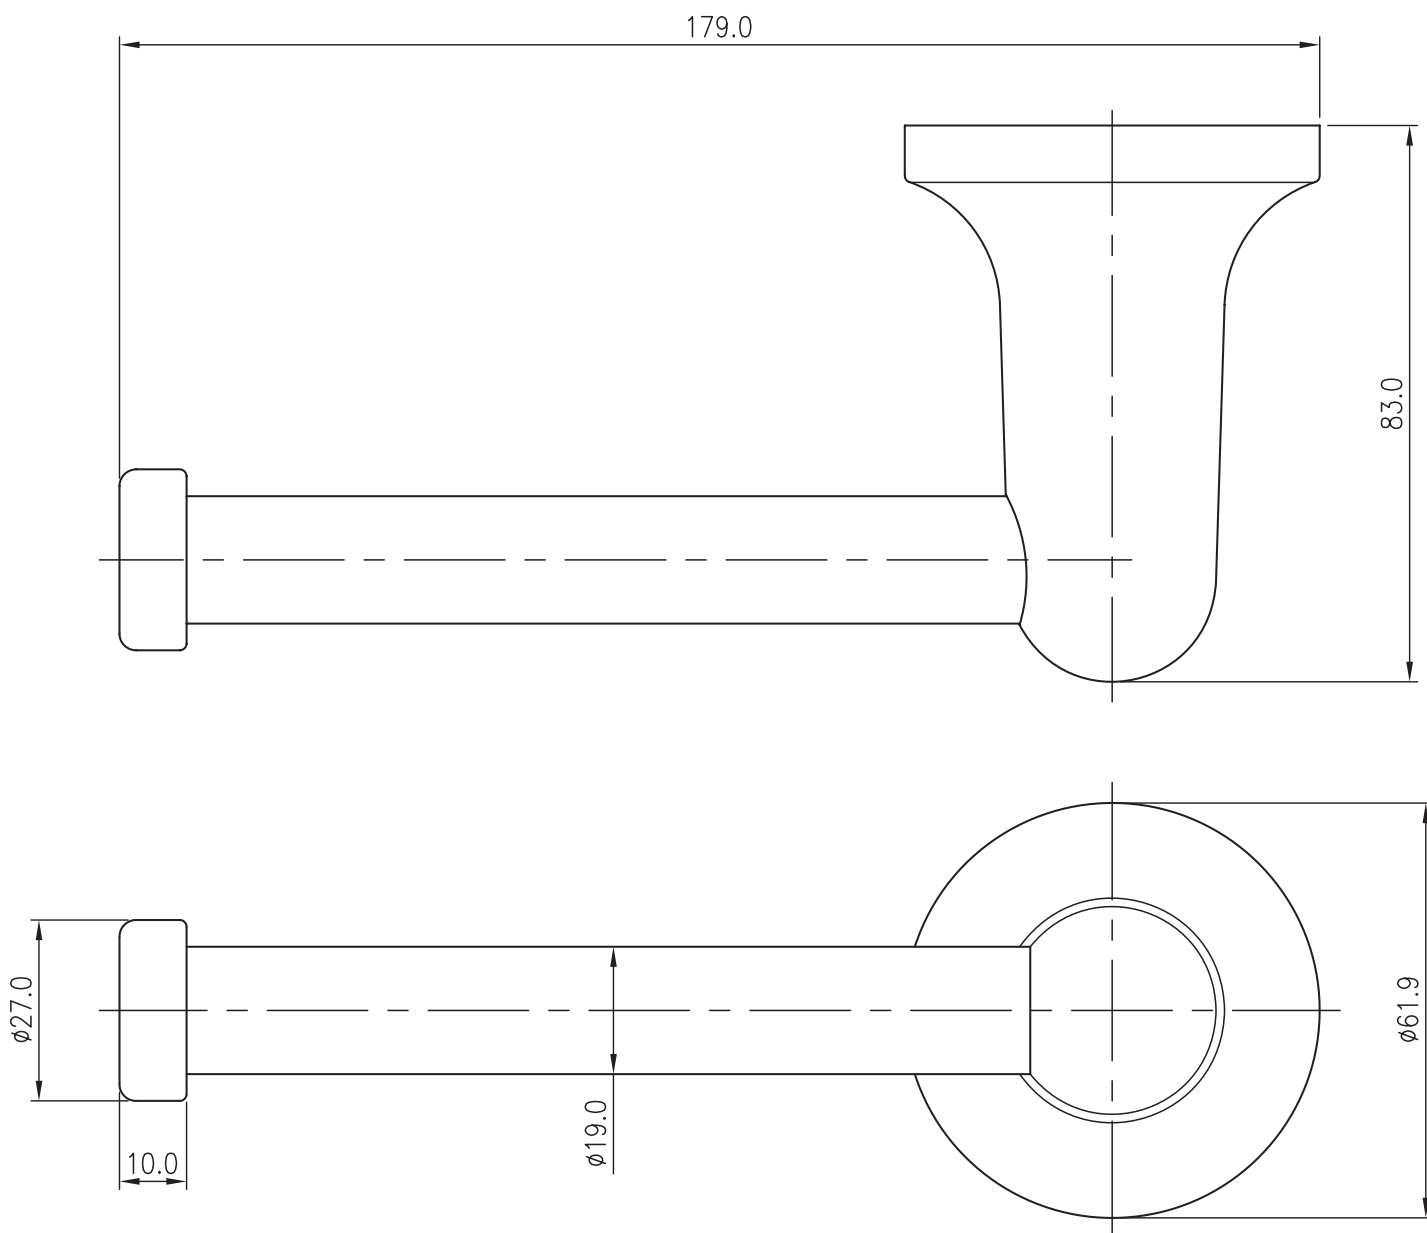

Armada Toilet Roll Holder Chrome.

Product Code: 203046

Product Specifications.

Colour	Chrome	Height	83mm
Warranty	10 years - main body, chrome plated finish & fittings 5 years - PVD & electroplate finishes 1 year - seals & labour	Depth	62mm
Finish	Electroplating	Inclusions	Toilet Roll Holder Installation Instructions
Fixing width Ø to Ø		Maintenance & Care	Clean using a soft sponge or cloth with warm soapy water or detergent. Never use abrasive brushes or scourer pads to clean products. Rinse with water immediately after using any cleaning solution
Width	179mm		

For more information call 1800 BATHROOM (1800 228 476) or visit raymor.com.au

© Registered trademark of Tradelink. All dimensions are in millimetres. Dimensions are approximate and should be checked against the physical product before installation. Changes may be made to this specification without notice due to our commitment to continual improvement. See raymor.com.au for full warranty details.
All dimensions in mm.

Version 1

raymor

Armada Toilet Roll Holder Chrome.

Product Code: 203046

For more information call 1800 BATHROOM (1800 228 476) or visit raymor.com.au

© Registered trademark of Tradelink. All dimensions are in millimetres. Dimensions are approximate and should be checked against the physical product before installation. Changes may be made to this specification without notice due to our commitment to continual improvement. See raymor.com.au for full warranty details.
All dimensions in mm.