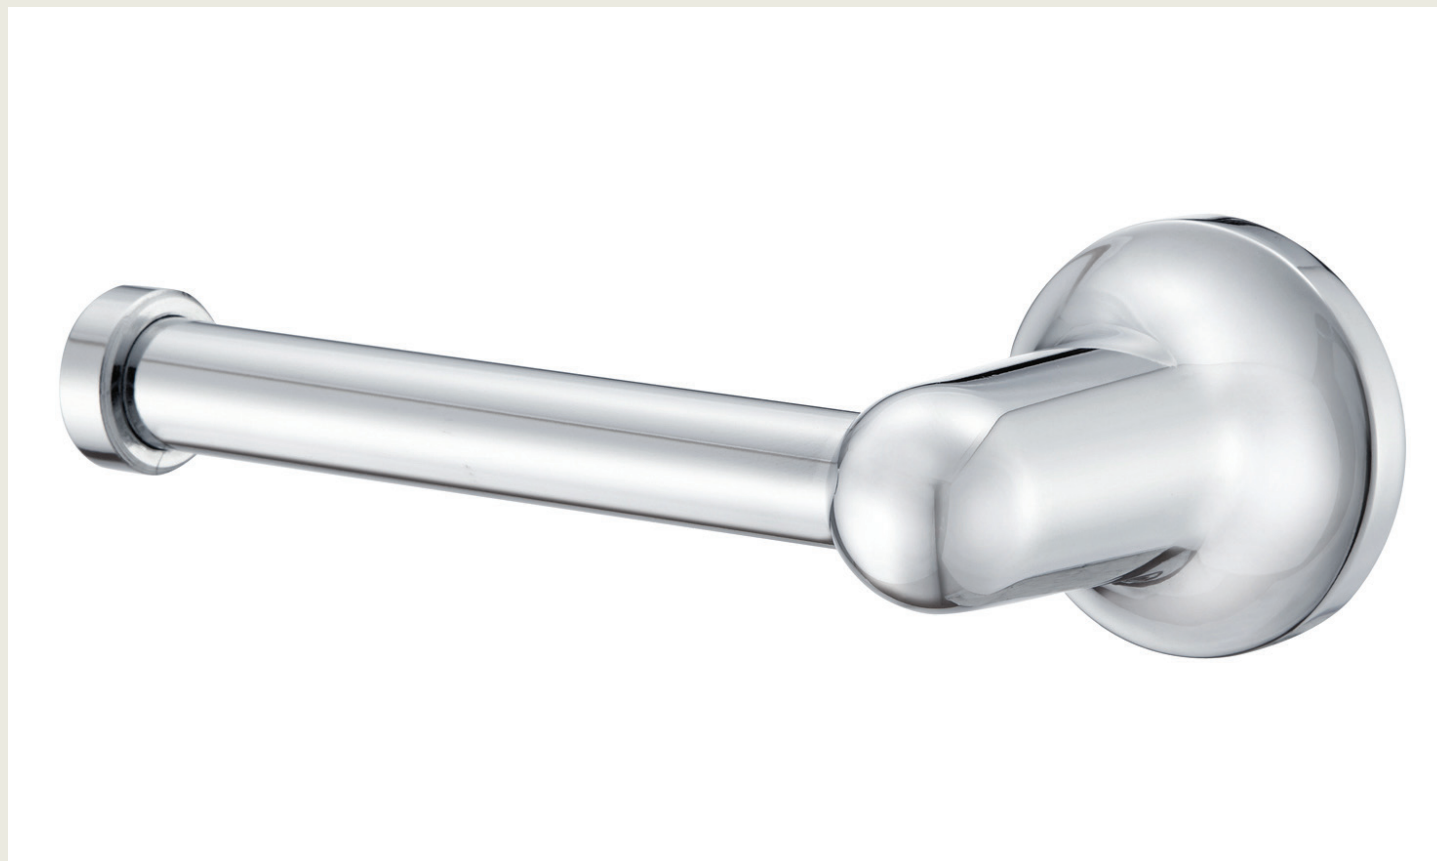

Armada Toilet Roll Holder Chrome.

Product Code: 203046

Product Specifications.

Colour	Chrome	Height	83mm
Warranty	10 years - main body, chrome plated finish & fittings 5 years - PVD & electroplate finishes 1 year - seals & labour	Depth	62mm
Finish	Electroplating	Inclusions	Toilet Roll Holder Installation Instructions
Fixing width Ø to Ø		Maintenance & Care	Clean using a soft sponge or cloth with warm soapy water or detergent. Never use abrasive brushes or scourer pads to clean products. Rinse with water immediately after using any cleaning solution
Width	179mm		

For more information call 1800 BATHROOM (1800 228 476) or visit raymor.com.au

© Registered trademark of Tradelink. All dimensions are in millimetres. Dimensions are approximate and should be checked against the physical product before installation. Changes may be made to this specification without notice due to our commitment to continual improvement. See raymor.com.au for full warranty details.
All dimensions in mm.

Version 1

raymor

Armada Toilet Roll Holder Chrome.

Product Code: 203046

For more information call 1800 BATHROOM (1800 228 476) or visit raymor.com.au

© Registered trademark of Tradelink. All dimensions are in millimetres. Dimensions are approximate and should be checked against the physical product before installation. Changes may be made to this specification without notice due to our commitment to continual improvement. See raymor.com.au for full warranty details.
All dimensions in mm.