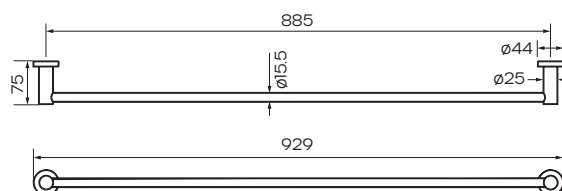

Projix Single Towel Rail 900mm

Black

Product Code: 203029

Warranty

10 years - main body, chrome plated finish & fittings

5 years - PVD & electroplate finishes

1 year - seals & labour

Product Specifications

Colour	Black
Material	Zinc and 201 Stainless Steel
Width	929mm
Height	43mm
Depth	75mm
Finish	Electroplated
Inclusions	Product Fixing kit Install instructions
Country of Manufacture	China
Maintenance & Care	Surfaces should be regularly cleaned with a soft, dampened cloth or sponge with warm, soapy water or mild detergent only. Do not use abrasive brushes, scourers, cleaners or harsh chlorides or chemicals as these can damage the finish