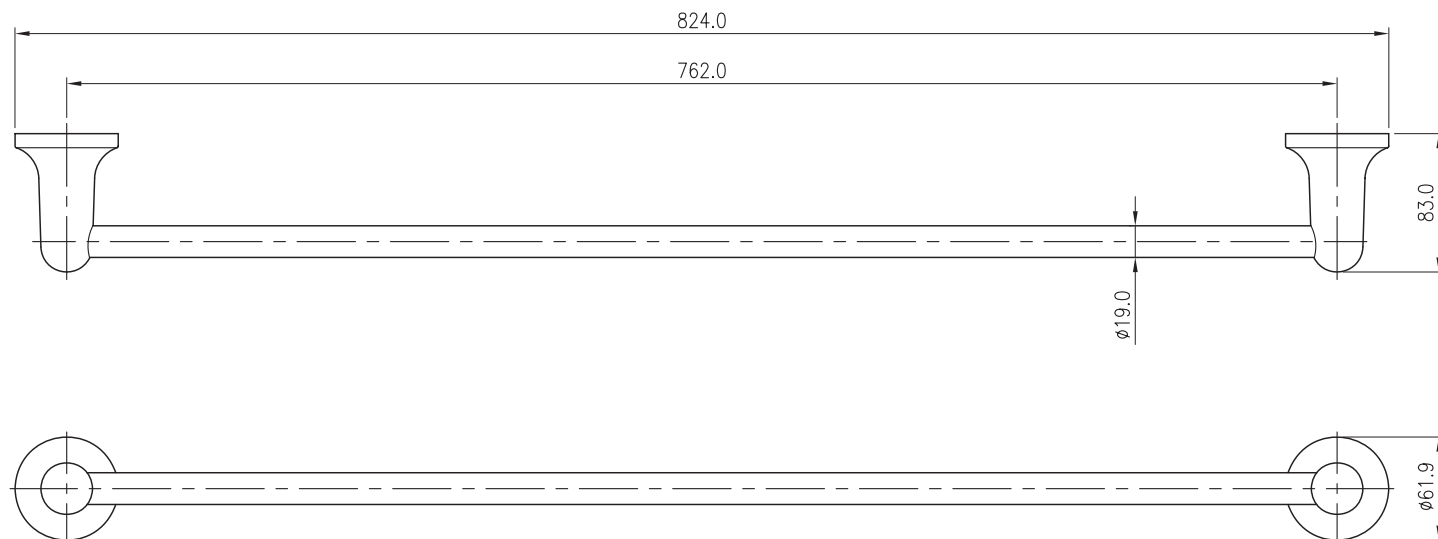

Armada Single Towel Rail 824mm Chrome.

Product Code: 203048

Product Specifications.

Colour	Chrome	Height	83mm
Warranty	10 years - main body, chrome plated finish & fittings 5 years - PVD & electroplate finishes 1 year - seals & labour	Depth	62mm
Finish	Electroplating	Inclusions	Towel Rail Installation Instructions
Fixing width Ø to Ø	762mm	Maintenance & Care	Clean using a soft sponge or cloth with warm soapy water or detergent. Never use abrasive brushes or scourer pads to clean products. Rinse with water immediately after using any cleaning solution
Width	824mm		

For more information call 1800 BATHROOM (1800 228 476) or visit raymor.com.au

© Registered trademark of Tradelink. All dimensions are in millimetres. Dimensions are approximate and should be checked against the physical product before installation. Changes may be made to this specification without notice due to our commitment to continual improvement. See raymor.com.au for full warranty details.
All dimensions in mm.

Version 1

raymor

Armada Single Towel Rail 824mm Chrome.

Product Code: 203048

For more information call 1800 BATHROOM (1800 228 476) or visit raymor.com.au

© Registered trademark of Tradelink. All dimensions are in millimetres. Dimensions are approximate and should be checked against the physical product before installation. Changes may be made to this specification without notice due to our commitment to continual improvement. See raymor.com.au for full warranty details.
All dimensions in mm.