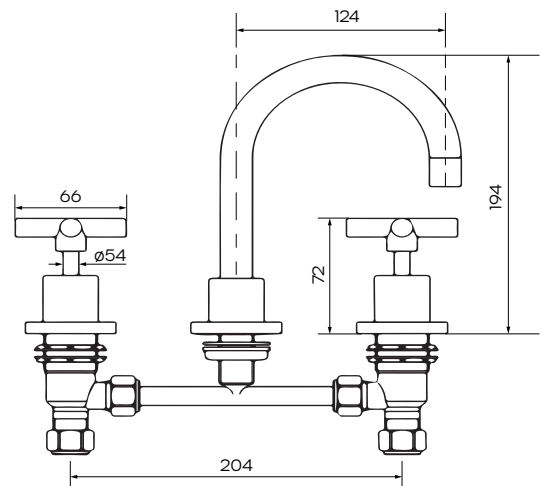

Raven Cross Basin Set

Black

Product Code: 203059

WELS Rating Warranty

WELS 5 Stars 6.0L/min
15 years - Ceramic Disc SBA,
SBA JV, Body, Spout, Flanges,
Handles and Chrome Finish
5 years - PVD and
Electroplate Finishes
1 year - Seals, Jumper Valves
and Labour

Product Specifications

Finish	Electroplated
Material	DZR Brass
Spout Reach	124mm
Spout Height	194mm
Swivel	Fixed
Mounting	Basin
Cartridge & Operation	35mm 1/4 turn Ceramic Disc
KPA (min/max)	50/500kPa
Inclusions	1x Basin Spout, 1x pair Basin Taps Breach assembly Install instructions
Country of Manufacture	China
Maintenance & Care	Surfaces should be regularly cleaned with a soft, dampened cloth or sponge with warm, soapy water or mild detergent only. Do not use abrasive brushes, scourers, cleaners or harsh chlorides or chemicals as these can damage the finish