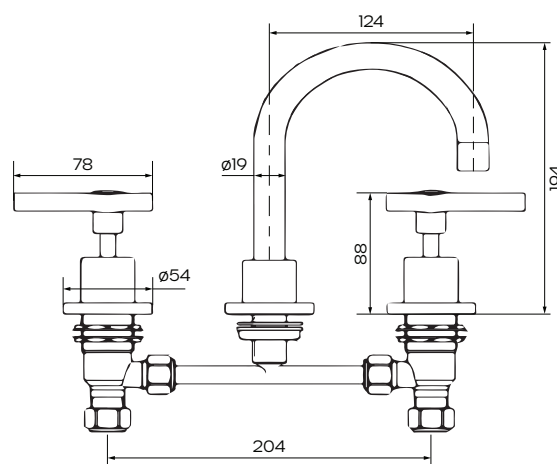

# Alpha Lever Basin Set

Chrome

Product Code: 203064

## Product Specifications

<b>Finish</b>	Electroplated
<b>Material</b>	DZR Brass
<b>Spout Reach</b>	124mm
<b>Spout Height</b>	194mm
<b>Swivel</b>	Fixed
<b>Mounting</b>	Basin
<b>Cartridge &amp; Operation</b>	35mm 1/4 turn Ceramic Disc
<b>KPA (min/max)</b>	50/500kPa
<b>Inclusions</b>	1x Basin Spout, 1x pair Basin Taps Breach assembly Install instructions
<b>Country of Manufacture</b>	China
<b>Maintenance &amp; Care</b>	Surfaces should be regularly cleaned with a soft, dampened cloth or sponge with warm, soapy water or mild detergent only. Do not use abrasive brushes, scourers, cleaners or harsh chlorides or chemicals as these can damage the finish