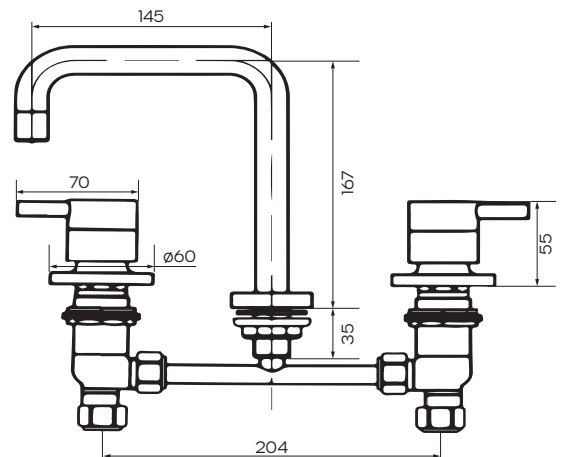

Projix Basin Set

Black

Product Code: 203052

WELS Rating Warranty

WELS 5 Stars 6.0L/min
15 years - Ceramic Disc SBA,
SBA JV, Body, Spout, Flanges,
Handles and Chrome Finish
5 years - PVD and
Electroplate Finishes
1 year - Seals, Jumper Valves
and Labour

Product Specifications

Finish	Electroplated
Material	DZR Brass
Spout Reach	145mm
Spout Height	167mm
Swivel	Fixed
Mounting	Basin
Cartridge & Operation	35mm 1/4 turn Ceramic Disc
KPA (min/max)	50/500kPa
Inclusions	1x Basin Spout 1x pair Basin Taps Breach assembly Install instructions
Country of Manufacture	China
Maintenance & Care	Surfaces should be regularly cleaned with a soft, dampened cloth or sponge with warm, soapy water or mild detergent only. Do not use abrasive brushes, scourers, cleaners or harsh chlorides or chemicals as these can damage the finish