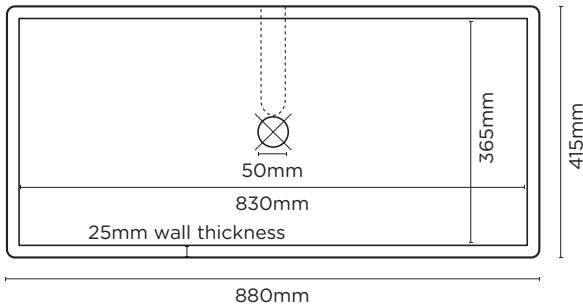

### SPECIFICATIONS

<b>MATERIAL</b>	UHP Concrete
<b>FINISH</b>	Matte / Low Sheen
<b>WEIGHT</b>	46-49kg (111lbs)
<b>DIMENSIONS</b>	L875mm x W415mm x H875mm (L34.45in x W16.34in x H34.45in)
<b>BOWL CAPACITY</b>	42L (11gal)
<b>TAP HOLE</b>	N/A
<b>OVERFLOW AVAILABLE</b>	N/A
<b>WASTE RQD</b>	32mm Standard (1 1/4in) not provided
<b>WARRANTY</b>	24 months
<b>WASTE HOLE SIZE</b>	50mm
<b>WALL THICKNESS</b>	25mm
<b>OPTIONS</b>	Freestanding
<b>WALL HANG RQD</b>	N/A
<b>NOTES</b>	Delivered as 3 pieces, sink, frame and tray. Fixing: Adeshive provided. L Bracket option to fix to wall. Bottle trap - Not provided.

### PLAN VIEW