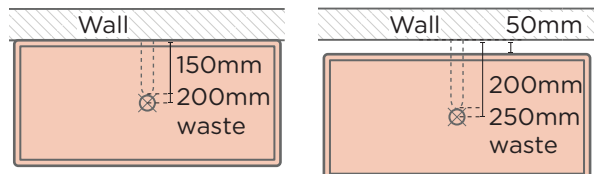

SUGGESTED TAP / FAUCET POSITION & LENGTH