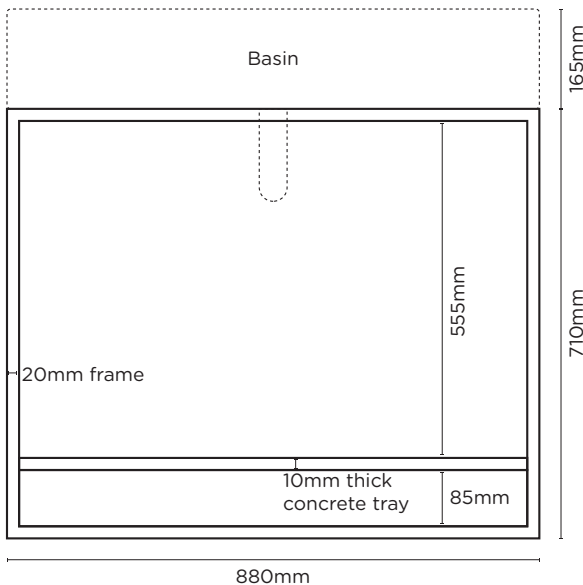

SECTION VIEW