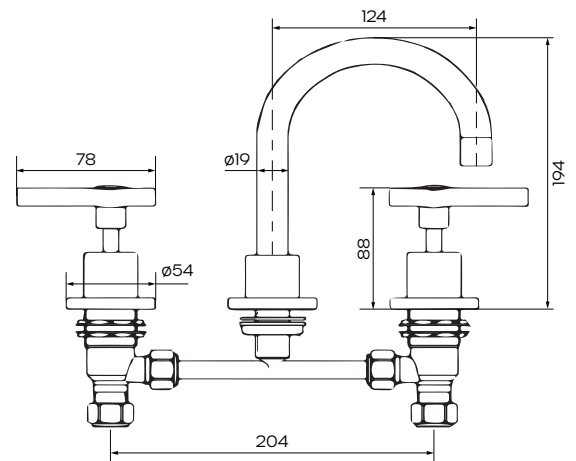

# Raven Lever Basin Set

Black

Product Code: 203065

## Product Specifications

<b>Finish</b>	Electroplated
<b>Material</b>	DZR Brass
<b>Spout Reach</b>	124mm
<b>Spout Height</b>	194mm
<b>Swivel</b>	Fixed
<b>Mounting</b>	Basin
<b>Cartridge &amp; Operation</b>	35mm 1/4 turn Ceramic Disc
<b>KPA (min/max)</b>	50/500kPa
<b>Inclusions</b>	1x Basin Spout, 1x pair Basin Taps Breach assembly Install instructions
<b>Country of Manufacture</b>	China
<b>Maintenance &amp; Care</b>	Surfaces should be regularly cleaned with a soft, dampened cloth or sponge with warm, soapy water or mild detergent only. Do not use abrasive brushes, scourers, cleaners or harsh chlorides or chemicals as these can damage the finish