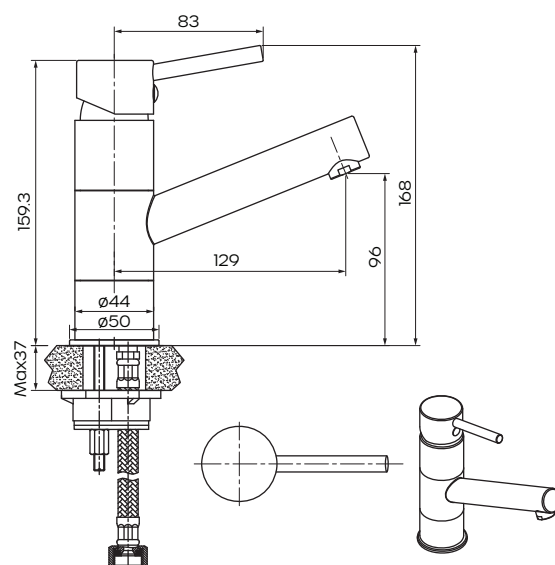

Projix Basin Mixer Swivel Spout

Brushed Nickel

Product Code: 203003

WELS Rating Warranty

WELS 4 Stars, 7.5L /min
20 years - Mixer Cartridge,
Body, Aerator, Hoses, Spout,
Handle and Chrome Finish
10 years - Handpieces and
pull-down/ Hoses
5 years - PVD and
Electroplate Finishes
1 year - Seals and Labour

Product Specifications

Finish	Electroplated
Material	DZR Brass
Spout Reach	129mm
Spout Height	96mm
Swivel	Swivel
Mounting	Basin
Cartridge & Operation	35mm Ceramic Disc
KPA (min/max)	50/500kPa
Inclusions	1x Basin Mixer Install instructions
Country of Manufacture	China
Maintenance & Care	Surfaces should be regularly cleaned with a soft, dampened cloth or sponge with warm, soapy water or mild detergent only. Do not use abrasive brushes, scourers, cleaners or harsh chlorides or chemicals as these can damage the finish