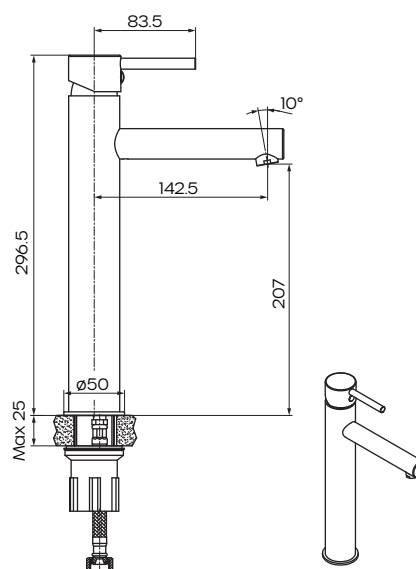

Projix Tower Basin Mixer

Brushed Nickel

Product Code: 203004

WELS Rating Warranty

WELS 4 Stars, 7.5L /min
20 years - Mixer Cartridge,
Body, Aerator, Hoses, Spout,
Handle and Chrome Finish
10 years - Handpieces and
pull-down/ Hoses
5 years - PVD and
Electroplate Finishes
1 year - Seals and Labour

Product Specifications

Finish	Electroplated
Material	DZR Brass
Spout Reach	142.5mm
Spout Height	207mm
Swivel	Fixed
Mounting	Vanity/Benchtop
Cartridge	35mm Ceramic Disc
KPA (min/max)	50/500kPa
Inclusions	1x Tower Basin Mixer Install instructions
Country of Manufacture	China

Maintenance & Care

Surfaces should be regularly cleaned with a soft, dampened cloth or sponge with warm, soapy water or mild detergent only. Do not use abrasive brushes, scourers, cleaners or harsh chlorides or chemicals as these can damage the finish

For more information call 1800 729 667 or visit raymor.com.au

© Registered trademark of Tradelink. All dimensions given are approximate and should be checked prior to installation. See raymor.com.au for full warranty details.

Raymor®