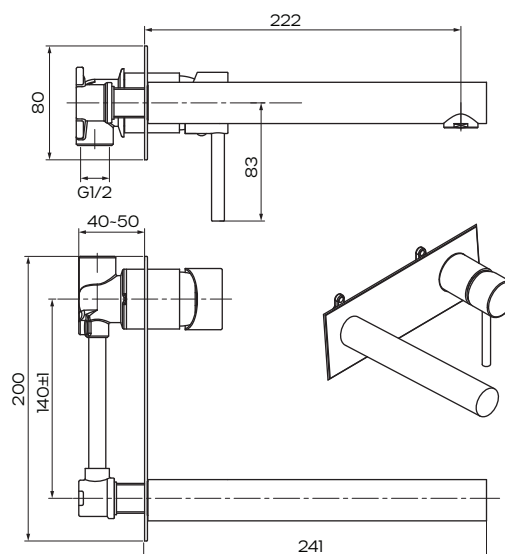

Projix Bath or Basin Mixer Set with 220mm Spout

Brushed Nickel

Product Code: 203006

WELS Rating Warranty

WELS 4 Stars, 7.5L /min
20 years - Mixer Cartridge, Body, Aerator, Hoses, Spout, Handle and Chrome Finish
10 years - Handpieces and pull-down/ Hoses
5 years - PVD and Electroplate Finishes
1 year - Seals and Labour

Product Specifications

Finish	Electroplated
Material	DZR Brass
Spout Reach	222mm
Swivel	Fixed
Mounting	Wall
Cartridge	35mm Ceramic Disc
KPA (min/max)	50/500kPa
Inclusions	1x Wall mixer set with spout Install instructions
Country of Manufacture	China
Maintenance & Care	Surfaces should be regularly cleaned with a soft, dampened cloth or sponge with warm, soapy water or mild detergent only. Do not use abrasive brushes, scourers, cleaners or harsh chlorides or chemicals as these can damage the finish