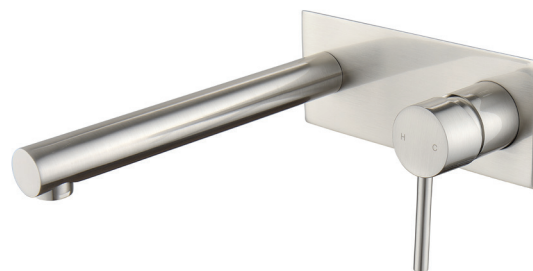

Projix Bath or Basin Mixer Set with 220mm Spout

Brushed Nickel

Product Code: 203006

WELS Rating Warranty

WELS 4 Stars, 7.5L /min
20 years - Mixer Cartridge, Body, Aerator, Hoses, Spout, Handle and Chrome Finish
10 years - Handpieces and pull-down/ Hoses
5 years - PVD and Electroplate Finishes
1 year - Seals and Labour

Product Specifications

Finish	Electroplated
Material	DZR Brass
Spout Reach	222mm
Swivel	Fixed
Mounting	Wall
Cartridge	35mm Ceramic Disc
KPA (min/max)	50/500kPa
Inclusions	1x Wall mixer set with spout Install instructions
Country of Manufacture	China
Maintenance & Care	Surfaces should be regularly cleaned with a soft, dampened cloth or sponge with warm, soapy water or mild detergent only. Do not use abrasive brushes, scourers, cleaners or harsh chlorides or chemicals as these can damage the finish