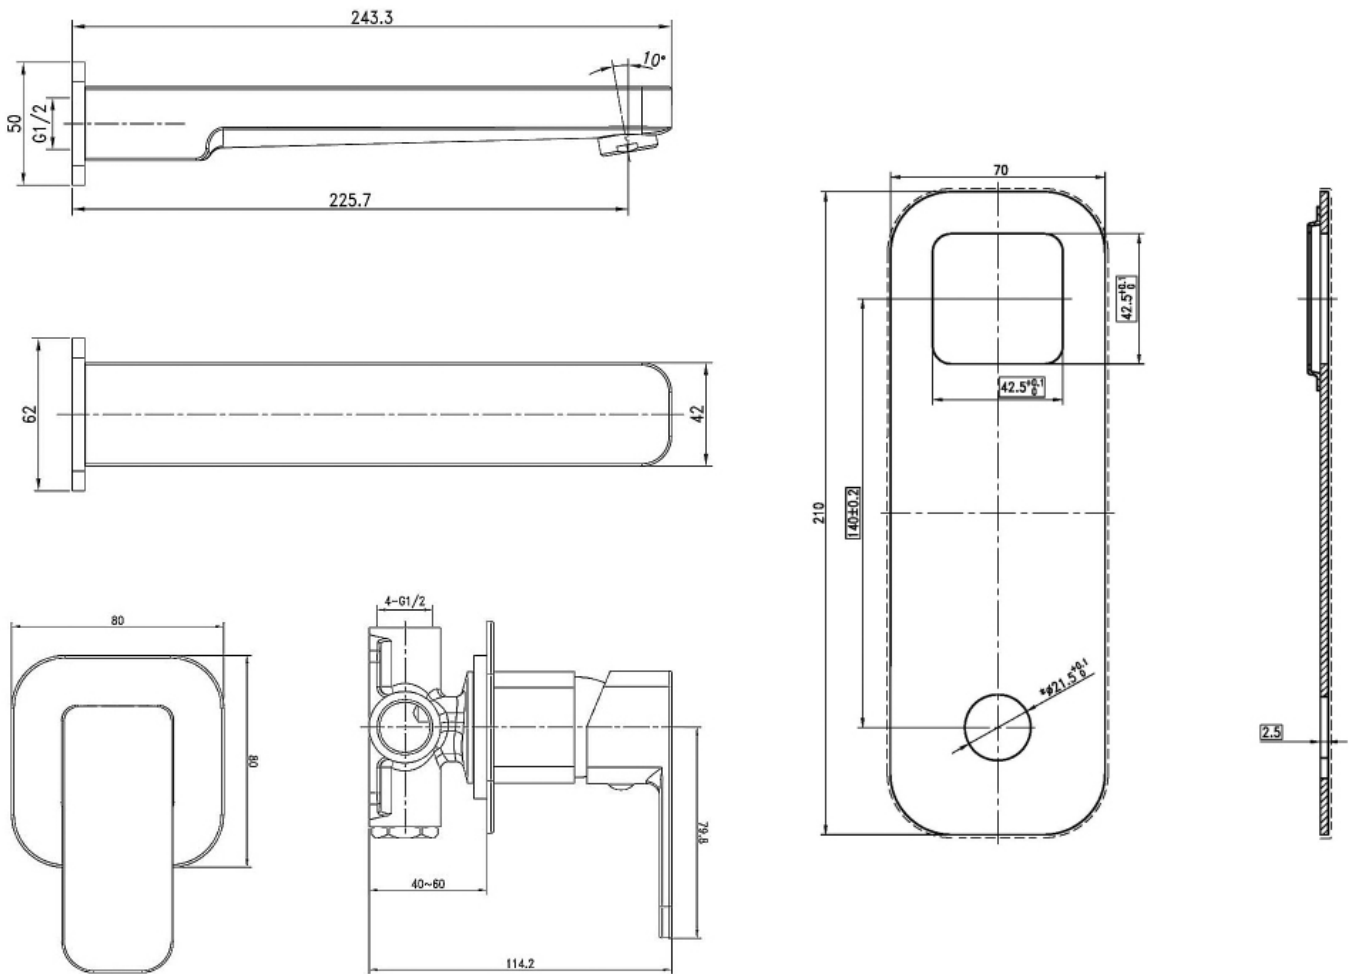

Sigma Bath or Basin Mixer Set with 220mm Spout

Brushed Nickel

Product Code: 202998

| | |
|--------------------|---|
| WELS Rating | WELS 4 Stars, 7.5L /min |
| Warranty | 20 years - Mixer Cartridge, Body, Aerator, Hoses, Spout, Handle and Chrome Finish 10 years - Handpieces and pull-down/ Hoses 5 years - PVD and Electroplate Finishes 1 year - Seals and Labour |

Product Specifications

| | |
|-------------------------------|--|
| Finish | Electroplated |
| Material | DZR Brass |
| Spout Reach | 228mm |
| Swivel | Fixed |
| Mounting | Wall |
| Cartridge | 35mm Ceramic Disc |
| KPA (min/ max) | 50/500kPa |
| Inclusions | 1 x Wall Mixer 1 x Wall Plate 1 x Wall Spout Install instructions |
| Country of Manufacture | China |
| Maintenance & Care | Surfaces should be regularly cleaned with a soft, dampened cloth or sponge with warm, soapy water or mild detergent only. Do not use abrasive brushes, scourers, cleaners or harsh chlorides or chemicals as these can damage the finish |

For more information call 1800 BATHROOM (1800 228 476) or visit raymor.com.au

© Registered trademark of Tradelink. All dimensions are in millimetres. Dimensions are approximate and should be checked against the physical product before installation. Changes may be made to this specification without notice due to our commitment to continual improvement. See raymor.com.au for full warranty details.

Raymor[®]

Sigma Bath or Basin Mixer Set with 220mm Spout

Brushed Nickel

Product Code: 202998

For more information call 1800 BATHROOM (1800 228 476) or visit raymor.com.au

© Registered trademark of Tradelink. All dimensions are in millimetres. Dimensions are approximate and should be checked against the physical product before installation. Changes may be made to this specification without notice due to our commitment to continual improvement. See raymor.com.au for full warranty details.