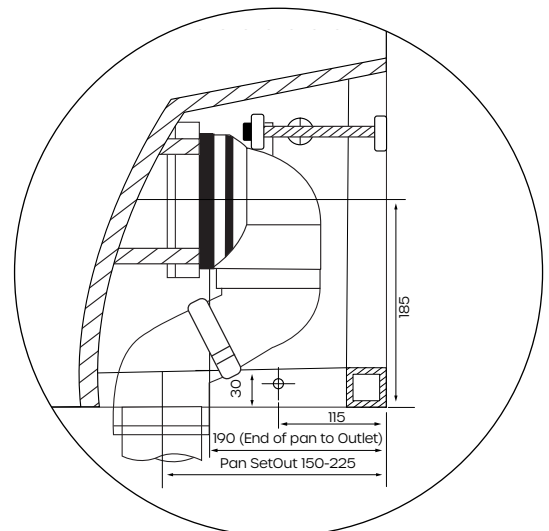

# Winton Rimless Back to Wall Toilet Suite with Standard Seat

All dimensions in mm  
All dimensions in mm

Product Code: 203150

<b>Includes</b>	203079 Pan   203080 Cistern   203082 Seat
<b>WELS Rating</b>	WELS 4 Stars, 3.5L avg flush
<b>Warranty</b>	20 years - Vitreous china, nylon braided hoses & chrome plated finish 15 years - plastic cistern, in-wall cistern frame 5 years - inlet & outlet valves, toilet seat, link piece, flush pipe, flush button, PVD & electroplate finishes, fittings 1 year - seals & labour

## Product Specifications

<b>Finish</b>	White
<b>Pan</b>	Vitreous China
<b>Cistern</b>	Vitreous China
<b>Rim Type</b>	Rimless
<b>Seat</b>	Soft Close, Quick Release with Metal Hinges
<b>Trap Type</b>	P-trap set out 185mm S-trap set out 90mm-165mm as standard. S-trap set out 150mm-225mm as optional (136002 Variance Bend sold seperately).
<b>Inlet Valve</b>	Universal WDI Inlet valve suits back entry and bottom entry
<b>Outlet Valve</b>	WDI 4.5/3L Dual Flush Outlet Valve
<b>Inclusions</b>	1 x Cistern 1 x Wall Faced Pan 1 x Standard Seat 1 x Variance Bend Installation Instructions

**Toilet Seat**

**Optional Set Out**

with 136002 Pan Connector  
SOLD SEPERATELY

For more information call 1800 BATHROOM (1800 228 476) or visit raymor.com.au

© Registered trademark of Tradelink. All dimensions are in millimetres. Dimensions are approximate and should be checked against the physical product before installation. Changes may be made to this specification without notice due to our commitment to continual improvement. See raymor.com.au for full warranty details.