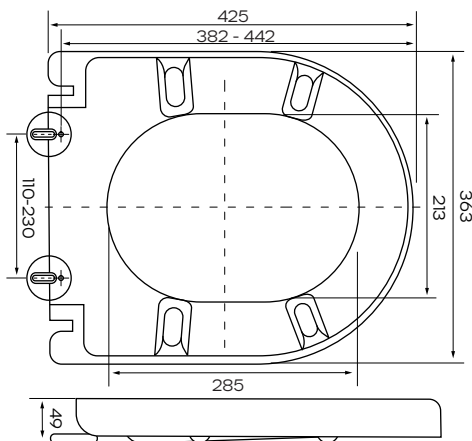

## Product Specifications

<b>Finish</b>	White
<b>Pan</b>	Vitreous China
<b>Cistern</b>	Vitreous China
<b>Rim Type</b>	Rimless
<b>Seat</b>	Soft Close, Quick Release with Metal Hinges
<b>Trap Type</b>	P-trap set out 185mm S-trap set out 90mm-165mm as standard. S-trap set out 150mm-225mm as optional (136002 Variance Bend sold seperately).
<b>Inlet Valve</b>	Universal WDI Inlet valve suits back entry and bottom entry
<b>Outlet Valve</b>	WDI 4.5/3L Dual Flush Outlet Valve
<b>Inclusions</b>	1 x Cistern 1 x Wall Faced Pan 1 x Standard Seat 1 x Variance Bend Installation Instructions

For more information call 1800 BATHROOM (1800 228 476) or visit [raymor.com.au](http://raymor.com.au)

© Registered trademark of Tradelink. All dimensions are in millimetres. Dimensions are approximate and should be checked against the physical product before installation. Changes may be made to this specification without notice due to our commitment to continual improvement. See [raymor.com.au](http://raymor.com.au) for full warranty details.

**Toilet Seat**

**Optional Set Out**

with 136002 Pan Connector  
SOLD SEPERATELY

For more information call 1800 BATHROOM (1800 228 476) or visit raymor.com.au

© Registered trademark of Tradelink. All dimensions are in millimetres. Dimensions are approximate and should be checked against the physical product before installation. Changes may be made to this specification without notice due to our commitment to continual improvement. See raymor.com.au for full warranty details.