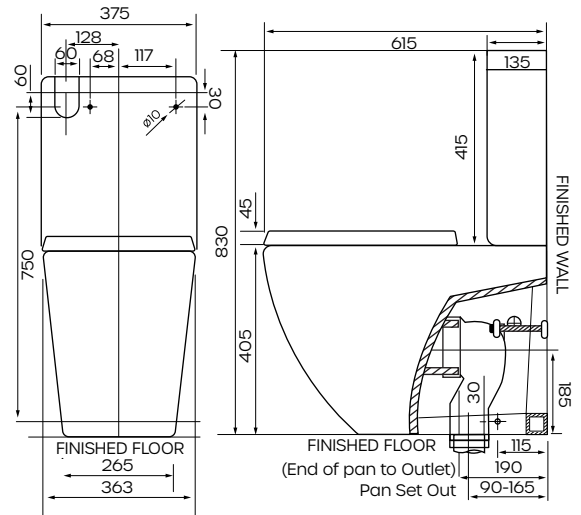

## Product Specifications

<b>Finish</b>	White
<b>Pan</b>	Vitreous China
<b>Cistern</b>	Vitreous China
<b>Rim Type</b>	Rimless
<b>Seat</b>	Soft Close, Quick Release with Metal Hinges
<b>Trap Type</b>	P-trap set out 185mm S-trap set out 90mm-165mm as standard. S-trap set out 150mm-225mm as optional (136002 Variance Bend sold seperately).
<b>Inlet Valve</b>	Universal WDI Inlet valve suits back entry and bottom entry
<b>Outlet Valve</b>	WDI 4.5/3L Dual Flush Outlet Valve
<b>Inclusions</b>	1 x Cistern 1 x Wall Faced Pan 1 x Standard Seat 1 x Variance Bend Installation Instructions

For more information call 1800 BATHROOM (1800 228 476) or visit [raymor.com.au](http://raymor.com.au)

© Registered trademark of Tradelink. All dimensions are in millimetres. Dimensions are approximate and should be checked against the physical product before installation. Changes may be made to this specification without notice due to our commitment to continual improvement. See [raymor.com.au](http://raymor.com.au) for full warranty details.

**Toilet Seat**

**Optional Set Out**

with 136002 Pan Connector  
SOLD SEPERATELY

For more information call 1800 BATHROOM (1800 228 476) or visit raymor.com.au

© Registered trademark of Tradelink. All dimensions are in millimetres. Dimensions are approximate and should be checked against the physical product before installation. Changes may be made to this specification without notice due to our commitment to continual improvement. See raymor.com.au for full warranty details.