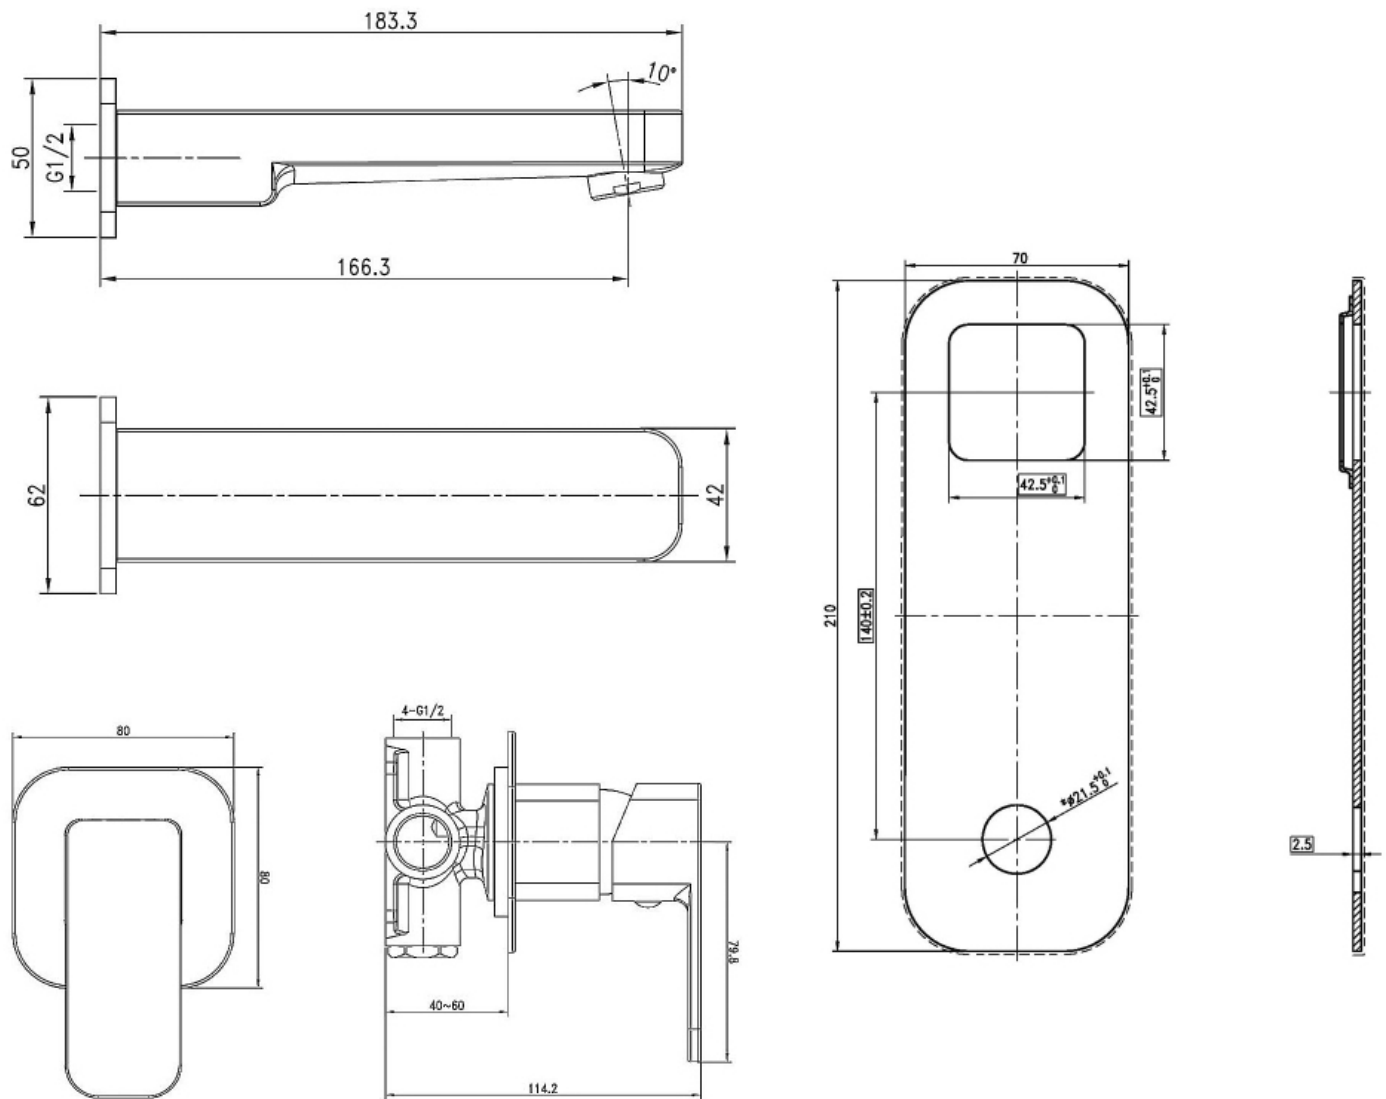

# Sigma Bath or Basin Mixer Set with 160mm Spout

Brushed Nickel

Product Code: 202997

<b>WELS Rating</b>	WELS 4 Stars, 7.5L /min
<b>Warranty</b>	20 years - Mixer Cartridge, Body, Aerator, Hoses, Spout, Handle and Chrome Finish 10 years - Handpieces and pull-down/ Hoses 5 years - PVD and Electroplate Finishes 1 year - Seals and Labour

## Product Specifications

<b>Finish</b>	Electroplated
<b>Material</b>	DZR Brass
<b>Spout Reach</b>	168mm
<b>Swivel</b>	Fixed
<b>Mounting</b>	Wall
<b>Cartridge</b>	35mm Ceramic Disc
<b>KPA (min/ max)</b>	50/500kPa
<b>Inclusions</b>	1 x Wall Mixer 1 x Wall Plate 1 x Wall Spout Install instructions
<b>Country of Manufacture</b>	China
<b>Maintenance &amp; Care</b>	Surfaces should be regularly cleaned with a soft, dampened cloth or sponge with warm, soapy water or mild detergent only. Do not use abrasive brushes, scourers, cleaners or harsh chlorides or chemicals as these can damage the finish

For more information call 1800 BATHROOM (1800 228 476) or visit [raymor.com.au](http://raymor.com.au)

© Registered trademark of Tradelink. All dimensions are in millimetres. Dimensions are approximate and should be checked against the physical product before installation. Changes may be made to this specification without notice due to our commitment to continual improvement. See [raymor.com.au](http://raymor.com.au) for full warranty details.

# Sigma Bath or Basin Mixer Set with 160mm Spout

Brushed Nickel

Product Code: 202997

For more information call 1800 BATHROOM (1800 228 476) or visit [raymor.com.au](http://raymor.com.au)

© Registered trademark of Tradelink. All dimensions are in millimetres. Dimensions are approximate and should be checked against the physical product before installation. Changes may be made to this specification without notice due to our commitment to continual improvement. See [raymor.com.au](http://raymor.com.au) for full warranty details.