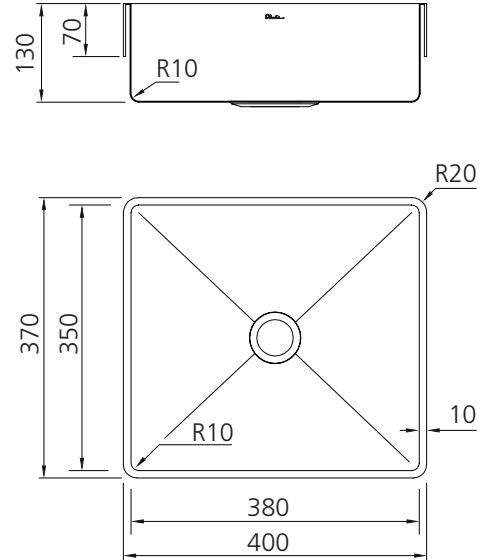

Milan

MI50CU

Rectangular Stainless Steel Inset Copper Basin

All dimensions in mm

Specifications /

Basin size	400W x 370H x 130D mm
Basin capacity	17.3L
Colour	PVD Copper
Material	Stainless Steel
Installation	Semi-recessed (cut-out required)
Tap holes	N/A
Waste fittings	1 x Pop-up waste included
Overflow	Not available
Carton size	460W x 430H x 200D mm
Weight	6.2kg
Warranty	Lifetime warranty on stainless steel bowl. 1 year parts & labour (refer to oliveri.com.au)
Maintenance and care instructions	All surfaces should be cleaned with mild liquid detergent or soap and water. Do not use cream cleaners or citrus based cleaning products, as they are abrasive. Use of unsuitable cleaning agents may damage the surface. Any damage caused in this way will not be covered by warranty.