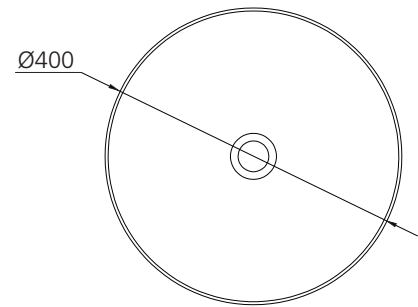

Milan

MI71BK

Round Stainless Steel Counter Top Black Basin

Specifications /

Basin size	Ø400 x 116D mm
Basin capacity	12.9L
Colour	PVD Black
Material	Stainless Steel
Installation	Counter top (oversize waste clearance cut-out required)
Tap holes	N/A
Waste fittings	1 x Pop-up waste included
Overflow	Not available
Carton size	450W x 450H x 180D mm
Weight	8.1kg
Warranty	Lifetime warranty on stainless steel bowl. 1 year parts & labour (refer to oliveri.com.au)
Maintenance and care instructions	All surfaces should be cleaned with mild liquid detergent or soap and water. Do not use cream cleaners or citrus based cleaning products, as they are abrasive. Use of unsuitable cleaning agents may damage the surface. Any damage caused in this way will not be covered by warranty.