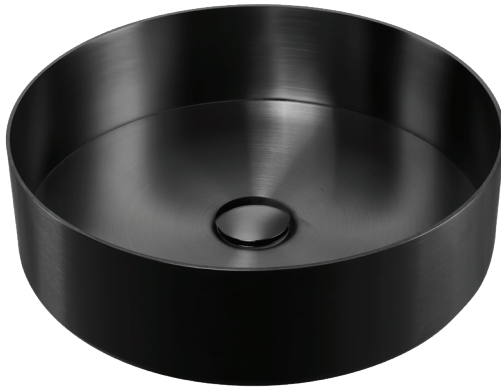

Milan

MI71BK

Round Stainless Steel Counter Top Black Basin

Specifications /

Basin size	Ø400 x 116D mm
Basin capacity	12.9L
Colour	PVD Black
Material	Stainless Steel
Installation	Counter top (oversize waste clearance cut-out required)
Tap holes	N/A
Waste fittings	1 x Pop-up waste included
Overflow	Not available
Carton size	450W x 450H x 180D mm
Weight	8.1kg
Warranty	Lifetime warranty on stainless steel bowl. 1 year parts & labour (refer to oliveri.com.au)
Maintenance and care instructions	All surfaces should be cleaned with mild liquid detergent or soap and water. Do not use cream cleaners or citrus based cleaning products, as they are abrasive. Use of unsuitable cleaning agents may damage the surface. Any damage caused in this way will not be covered by warranty.

Included accessories /

ACPUW-CU
Pop-up Waste