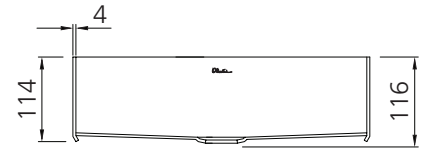

Milan

MI71BK

Round Stainless Steel Counter Top Black Basin

Specifications /

Basin size	Ø400 x 116D mm
Basin capacity	12.9L
Colour	PVD Black
Material	Stainless Steel
Installation	Counter top (oversize waste clearance cut-out required)
Tap holes	N/A
Waste fittings	1 x Pop-up waste included
Overflow	Not available
Carton size	450W x 450H x 180D mm
Weight	8.1kg
Warranty	Lifetime warranty on stainless steel bowl. 1 year parts & labour (refer to oliveri.com.au)
Maintenance and care instructions	All surfaces should be cleaned with mild liquid detergent or soap and water. Do not use cream cleaners or citrus based cleaning products, as they are abrasive. Use of unsuitable cleaning agents may damage the surface. Any damage caused in this way will not be covered by warranty.