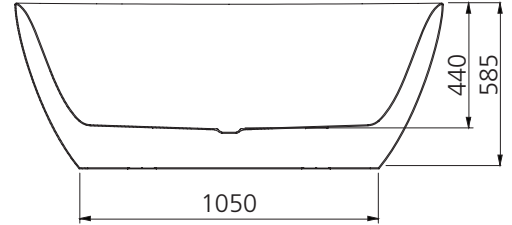

# Naples

NA1500-D

Freestanding Bath 1500mm

All dimensions in mm

## Specifications /

<b>Construction</b>	2 piece with seamless finish
<b>Material</b>	Lucite acrylic
<b>Finish</b>	High gloss
<b>Colour</b>	White
<b>Waste outlet</b>	Not included (waste hole diameter 52 mm)
<b>Overflow</b>	Not available
<b>Capacity</b>	208L
<b>Installation</b>	Freestanding
<b>Dimensions</b>	1500W x 800H x 585D mm
<b>Warranty</b>	10 years replacement product, 1 year labour (refer to <a href="http://oliveri.com.au">oliveri.com.au</a> )
<b>Maintenance and care instructions</b>	All surfaces should be cleaned with mild liquid detergent or soap and water. Do not use cream cleaners or citrus based cleaning products, as they are abrasive. Use of unsuitable cleaning agents may damage the surface. Any damage caused in this way will not be covered by warranty.