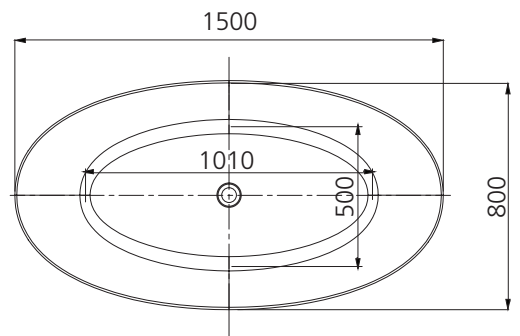

# Naples

NA1500-D

Freestanding Bath 1500mm

All dimensions in mm

## Specifications /

<b>Construction</b>	2 piece with seamless finish
<b>Material</b>	Lucite acrylic
<b>Finish</b>	High gloss
<b>Colour</b>	White
<b>Waste outlet</b>	Not included (waste hole diameter 52 mm)
<b>Overflow</b>	Not available
<b>Capacity</b>	208L
<b>Installation</b>	Freestanding
<b>Dimensions</b>	1500W x 800H x 585D mm
<b>Warranty</b>	10 years replacement product, 1 year labour (refer to <a href="http://oliveri.com.au">oliveri.com.au</a> )
<b>Maintenance and care instructions</b>	All surfaces should be cleaned with mild liquid detergent or soap and water. Do not use cream cleaners or citrus based cleaning products, as they are abrasive. Use of unsuitable cleaning agents may damage the surface. Any damage caused in this way will not be covered by warranty.