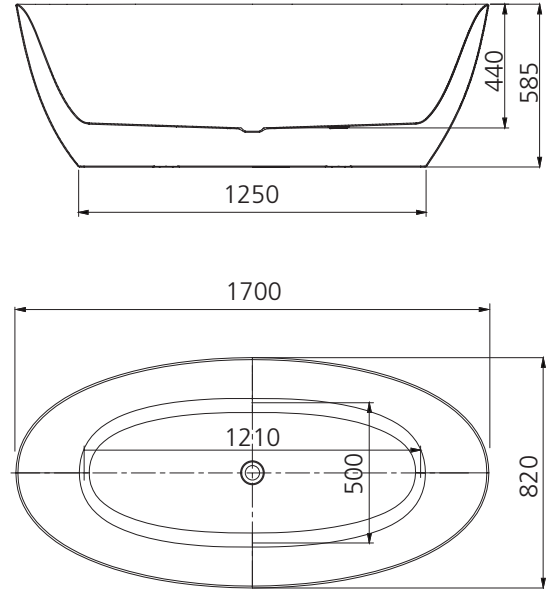

Naples

NA1700-D

Freestanding Bath 1700mm

All dimensions in mm

Specifications /

Construction	2 piece with seamless finish
Material	Lucite acrylic
Finish	High gloss
Colour	White
Waste outlet	Not included (waste hole diameter 52 mm)
Overflow	Not available
Capacity	268L
Installation	Freestanding
Dimensions	1700W x 820H x 585D mm
Warranty	10 years replacement product, 1 year labour (refer to oliveri.com.au)
Maintenance and care instructions	All surfaces should be cleaned with mild liquid detergent or soap and water. Do not use cream cleaners or citrus based cleaning products, as they are abrasive. Use of unsuitable cleaning agents may damage the surface. Any damage caused in this way will not be covered by warranty.