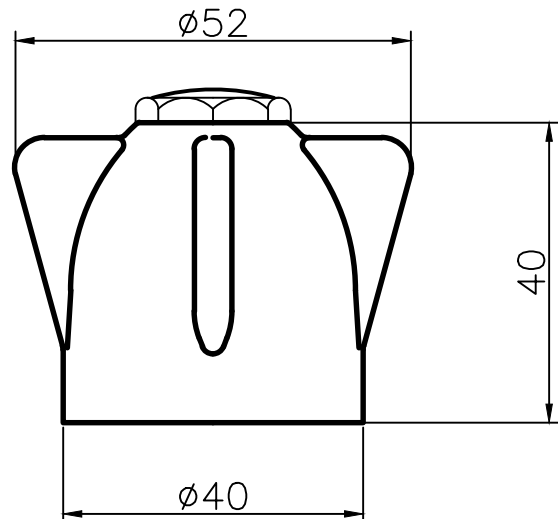

## Essentials Metal Booster Handle & Button Pair C/P

**Product code** 025438

### PRODUCT SPECIFICATIONS

<b>Colour</b>	Chrome
<b>Material</b>	Plastic
<b>Width</b>	52mm
<b>Height</b>	40mm
<b>Depth</b>	52mm
<b>Assisted Living Suitable</b>	No
<b>Type</b>	Hot & Cold Handles
<b>Handle Style</b>	Booster
<b>Range</b>	Essentials
<b>Warranty</b>	1 year - replacement parts only
<b>Maintenance &amp; Care</b>	Surfaces should be regularly cleaned with a soft, dampened cloth or sponge with warm, soapy water. Do not use abrasive brushes, scourers or harsh chemicals as these can damage the finish
<b>Inclusions</b>	1 x pair Booster Handles 1 x pair Thermal Barriers 1 x pair Indicator Buttons

For more information call 1800 BATHROOM (1800 228 476) or visit [tradelink.com.au](http://tradelink.com.au)

All dimensions are in millimetres. Dimensions shown are approximate and should be checked against the product before installation. Changes may be made to this specification without notice due to our commitment to continual improvement. See [tradelink.com.au](http://tradelink.com.au) for full warranty details.