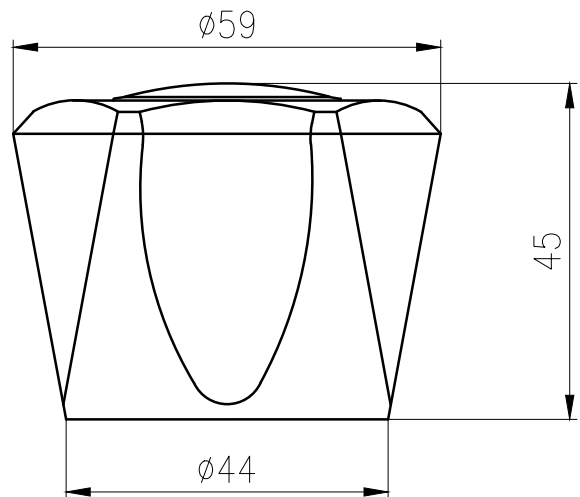

Essentials

Essentials Crown Royal Handle & Button Pair C/P

Product code 041380

PRODUCT SPECIFICATIONS

Colour	Chrome
Material	Plastic
Width	59mm
Height	45mm
Depth	59mm
Assisted Living Suitable	No
Type	Hot & Cold Handles
Handle Style	Crown
Range	Essentials
Warranty	1 year - replacement parts only
Maintenance & Care	Surfaces should be regularly cleaned with a soft, dampened cloth or sponge with warm, soapy water. Do not use abrasive brushes, scourers or harsh chemicals as these can damage the finish
Inclusions	1 x pair Crown Handles 1 x pair Thermal Barriers 1 x pair Indicator Buttons

For more information call 1800 BATHROOM (1800 228 476) or visit tradelink.com.au

All dimensions are in millimetres. Dimensions shown are approximate and should be checked against the product before installation. Changes may be made to this specification without notice due to our commitment to continual improvement. See tradelink.com.au for full warranty details.