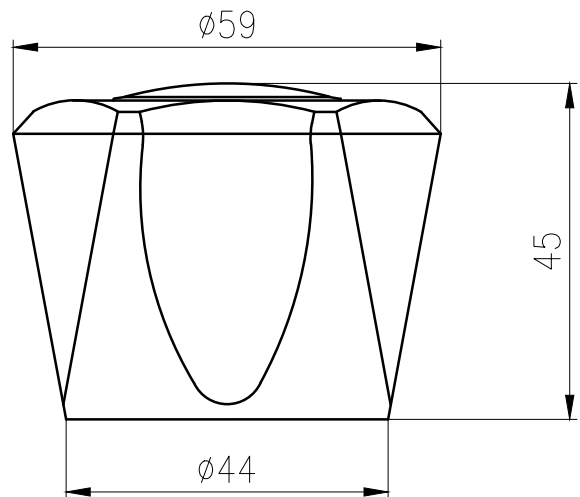

## Essentials Crown Royal Handle & Button Pair White

**Product code** 041382

### PRODUCT SPECIFICATIONS

<b>Colour</b>	White
<b>Material</b>	Plastic
<b>Width</b>	59mm
<b>Height</b>	45mm
<b>Depth</b>	59mm
<b>Assisted Living Suitable</b>	No
<b>Type</b>	Hot & Cold Handles
<b>Handle Style</b>	Crown
<b>Range</b>	Essentials
<b>Warranty</b>	1 year - replacement parts only
<b>Maintenance &amp; Care</b>	Surfaces should be regularly cleaned with a soft, dampened cloth or sponge with warm, soapy water. Do not use abrasive brushes, scourers or harsh chemicals as these can damage the finish
<b>Inclusions</b>	1 x pair Crown Handles 1 x pair Thermal Barriers 1 x pair Indicator Buttons

For more information call 1800 BATHROOM (1800 228 476) or visit [tradelink.com.au](https://www.tradelink.com.au)

All dimensions are in millimetres. Dimensions shown are approximate and should be checked against the product before installation. Changes may be made to this specification without notice due to our commitment to continual improvement. See [tradelink.com.au](https://www.tradelink.com.au) for full warranty details.