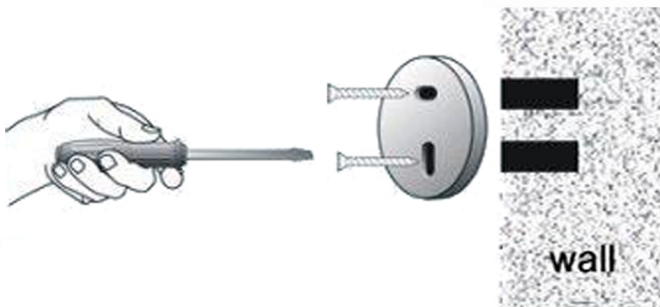

Versions: 2019.12

www.nerotapware.com.au

INSTALL INSTRUCTION

1. Put the fixing blocks (piece) over on the right place on the wall , and stay level, use marking pen through the holes of fixing block to mark out fixing spots on the wall. Then drill holes by electric hand drill with 6mm drilling bit on the spots.

2. Put the expansion plugs into the wall by hammer.

3. Put fixing block cover on the holes and fix firmly by expansion screws.

4. Put the base of bathroom accessory cover on the fixing blocks.

5. Screw grub screws into the base, make it against to the fixing block tight and firm.