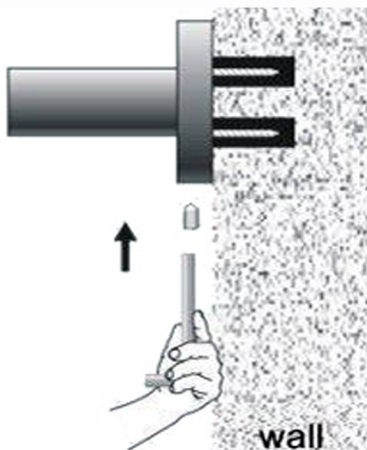

Versions: 2019.12

www.nerotapware.com.au

INSTALL INSTRUCTION

1. Put the fixing blocks (piece) over on the right place on the wall , and stay level, use marking pen through the holes of fixing block to mark out fixing spots on the wall. Then drill holes by electric hand drill with 6mm drilling bit on the spots.

2. Put the expansion plugs into the wall by hammer.

3. Put fixing block cover on the holes and fix firmly by expansion screws.

4. Put the base of bathroom accessory cover on the fixing blocks.

5. Screw grub screws into the base, make it against to the fixing block tight and firm.