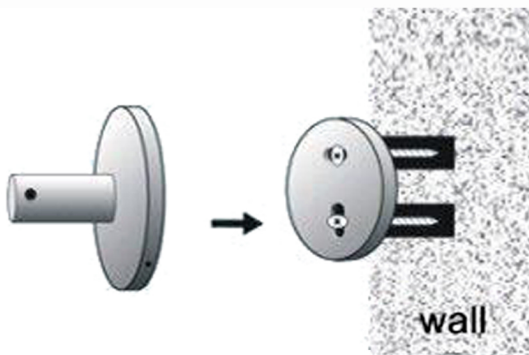

Versions: 2019.12

www.nerotapware.com.au

INSTALL INSTRUCTION

1. Put the fixing blocks (piece) over on the right place on the wall , and stay level, use marking pen through the holes of fixing block to mark out fixing spots on the wall. Then drill holes by electric hand drill with 6mm drilling bit on the spots.

2. Put the expansion plugs into the wall by hammer.

3. Put fixing block cover on the holes and fix firmly by expansion screws.

4. Put the base of bathroom accessory cover on the fixing blocks.

5. Screw grub screws into the base, make it against to the fixing block tight and firm.