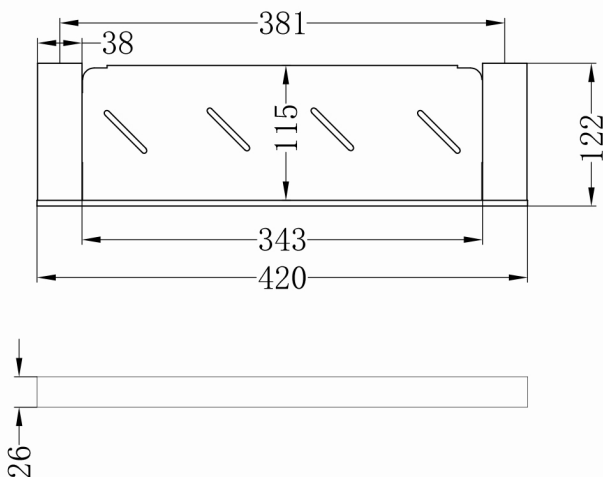

CELIA METAL SHELF

SPECIFICATION

PRODUCT CODE 4687A

FINISH

	NR4687aCH	chrome
	NR4687aMB	matte black

MAINTENANCE AND CARE

All surfaces should be cleaned with mild liquid detergent or soap and water.

Do not use cream cleaners or citrus based cleaning products, as they are abrasive.

Versions: 2019.12

www.nerotapware.com.au

INSTALL INSTRUCTION

1. Put the fixing blocks (piece) over on the right place on the wall , and stay level, use marking pen through the holes of fixing block to mark out fixing spots on the wall. Then drill holes by electric hand drill with 6mm drilling bit on the spots.