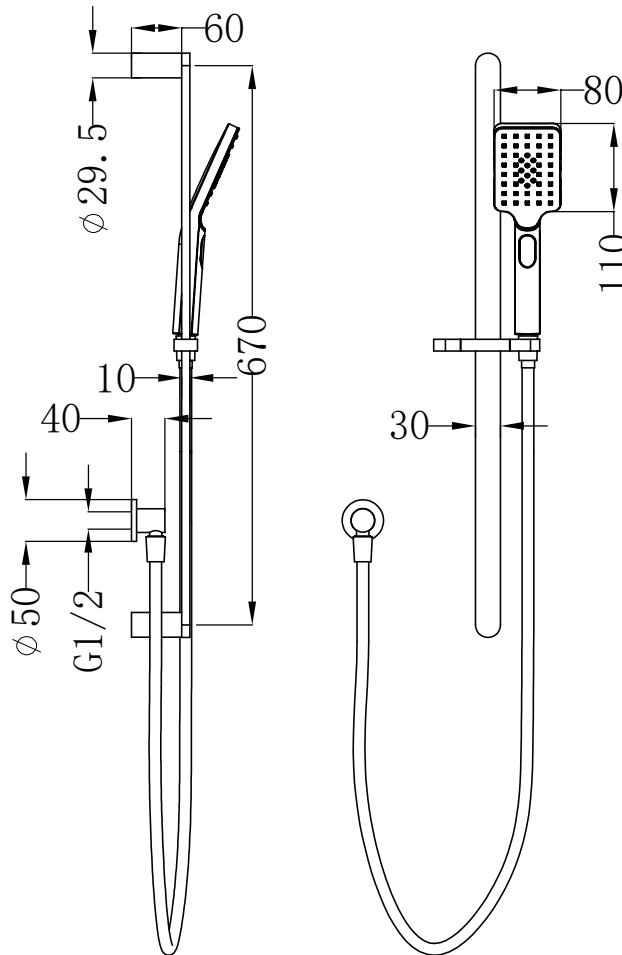

### PACKING INCLUDES

---

- 1x hand shower
- 1x shower rail
- 2x shower bracket
- 1x shower elbow
- 1x 1.5m PVC hose
- 1x installation kit

## NOTE

1. Seal all wall penetrations with a neutral cure silicone.

2. The inlet of the shower hose is connect to a wall elbow installed by the plumber at a suitable height.

3. This is only an installation guide. Nero Tapware recommends having the product onsite before commencing rough in.