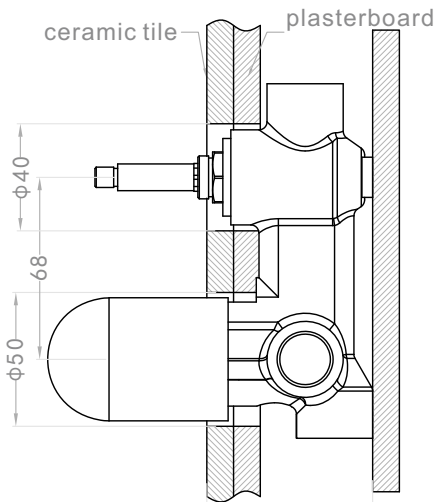

Mecca Shower Mixer With Divertor

SPECIFICATION

PRODUCT CODE	YSW2219-09T
WELS RATING	N/A
WATERMARK LICENSE	WM-060073
TEMPERATURE RATING	MIN 1°C-MAX 75°C
PRESSURE RATING	MIN 150KPa-MAX 500KPa

FINISH

	CHROME NR221909tCH		MATTE BLACK NR221909tMB
	BRUSHED NICKEL NR221909tBN		GUN METAL NR221909tGM
	BRUSHED GOLD NR221909tBG		BRUSHED BRONZE NR221909tBZ
	MATTE WHITE NR221909tMW		

PACKING INCLUDES

- 1x body set
- 1x handle
- 2x plate
- 1x diverter
- 1x accessories pouch

Dimensions are nominal measurements only.

Installation Instruction

1. Fix body on noggin and ensure installation depth is 62-76mm from noggin to ceramic tile.
2. Connect cold water hose and hot water hose and test for leakage.
3. Install plasterboard and ceramic tile after drilling a $\phi 50$ and a $\phi 40$ hole according to the right drawing.

4. Remove the plastic sleeve and install sleeve of diverter.

5. Install plate, handle and knob.