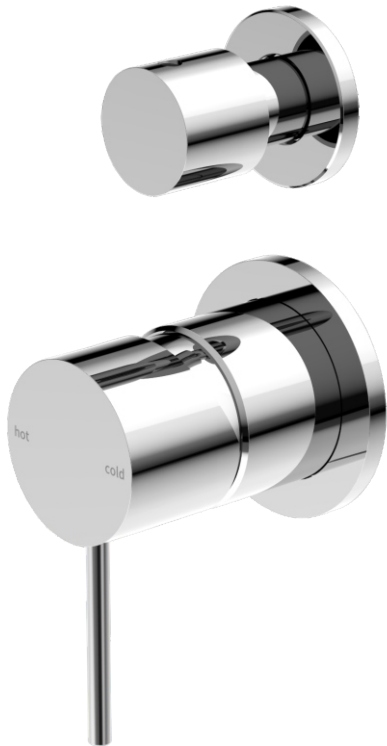

Mecca Shower Mixer With Divertor

SPECIFICATION

PRODUCT CODE	YSW2219-09T
WELS RATING	N/A
WATERMARK LICENSE	WM-060073
TEMPERATURE RATING	MIN 1°C-MAX 75°C
PRESSURE RATING	MIN 150KPa-MAX 500KPa

FINISH

	CHROME NR221909tCH		MATTE BLACK NR221909tMB
	BRUSHED NICKEL NR221909tBN		GUN METAL NR221909tGM
	BRUSHED GOLD NR221909tBG		BRUSHED BRONZE NR221909tBZ
	MATTE WHITE NR221909tMW		

PACKING INCLUDES

- 1x body set
- 1x handle
- 2x plate
- 1x diverter
- 1x accessories pouch

Dimensions are nominal measurements only.

Installation Instruction

1. Fix body on noggin and ensure installation depth is 62-76mm from noggin to ceramic tile.
2. Connect cold water hose and hot water hose and test for leakage.
3. Install plasterboard and ceramic tile after drilling a $\phi 50$ and a $\phi 40$ hole according to the right drawing.

4. Remove the plastic sleeve and install sleeve of diverter.

5. Install plate, handle and knob.