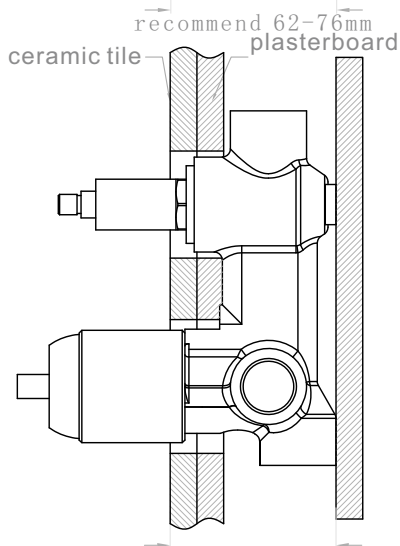

Mecca Shower Mixer With Divertor

SPECIFICATION

PRODUCT CODE	YSW2219-09T
WELS RATING	N/A
WATERMARK LICENSE	WM-060073
TEMPERATURE RATING	MIN 1°C-MAX 75°C
PRESSURE RATING	MIN 150KPa-MAX 500KPa

FINISH

	CHROME NR221909tCH		MATTE BLACK NR221909tMB
	BRUSHED NICKEL NR221909tBN		GUN METAL NR221909tGM
	BRUSHED GOLD NR221909tBG		BRUSHED BRONZE NR221909tBZ
	MATTE WHITE NR221909tMW		

PACKING INCLUDES

- 1x body set
- 1x handle
- 2x plate
- 1x diverter
- 1x accessories pouch

Dimensions are nominal measurements only.

Installation Instruction

1. Fix body on noggin and ensure installation depth is 62-76mm from noggin to ceramic tile.
2. Connect cold water hose and hot water hose and test for leakage.
3. Install plasterboard and ceramic tile after drilling a $\phi 50$ and a $\phi 40$ hole according to the right drawing.

4. Remove the plastic sleeve and install sleeve of diverter.

5. Install plate, handle and knob.