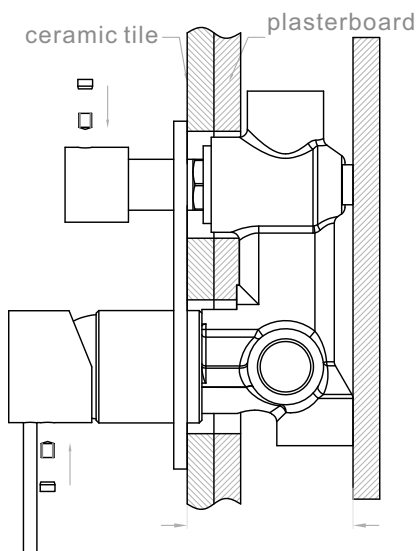

PACKING INCLUDES

- 1x body set
- 1x handle
- 2x plate
- 1x diverter
- 1x accessories pouch

Dimensions are nominal measurements only.

Installation Instruction

1. Fix body on noggin and ensure installation depth is 62-76mm from noggin to ceramic tile.
2. Connect cold water hose and hot water hose and test for leakage.
3. Install plasterboard and ceramic tile after drilling a $\phi 50$ and a $\phi 40$ hole according to the right drawing.

4. Remove the plastic sleeve and install sleeve of diverter.

5. Install plate, handle and knob.