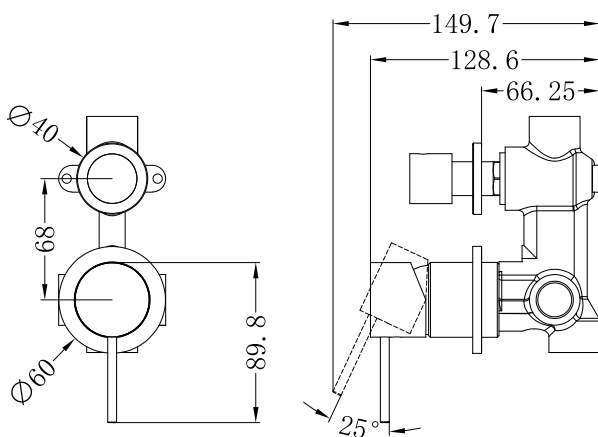

Mecca Shower Mixer With Divertor

SPECIFICATION

PRODUCT CODE	YSW2219-09T
WELS RATING	N/A
WATERMARK LICENSE	WM-060073
TEMPERATURE RATING	MIN 1°C-MAX 75°C
PRESSURE RATING	MIN 150KPa-MAX 500KPa

FINISH

	CHROME NR221909tCH		MATTE BLACK NR221909tMB
	BRUSHED NICKEL NR221909tBN		GUN METAL NR221909tGM
	BRUSHED GOLD NR221909tBG		BRUSHED BRONZE NR221909tBZ
	MATTE WHITE NR221909tMW		

PACKING INCLUDES

- 1x body set
- 1x handle
- 2x plate
- 1x diverter
- 1x accessories pouch

Dimensions are nominal measurements only.

Installation Instruction

1. Fix body on noggin and ensure installation depth is 62-76mm from noggin to ceramic tile.
2. Connect cold water hose and hot water hose and test for leakage.
3. Install plasterboard and ceramic tile after drilling a $\phi 50$ and a $\phi 40$ hole according to the right drawing.

4. Remove the plastic sleeve and install sleeve of diverter.

5. Install plate, handle and knob.