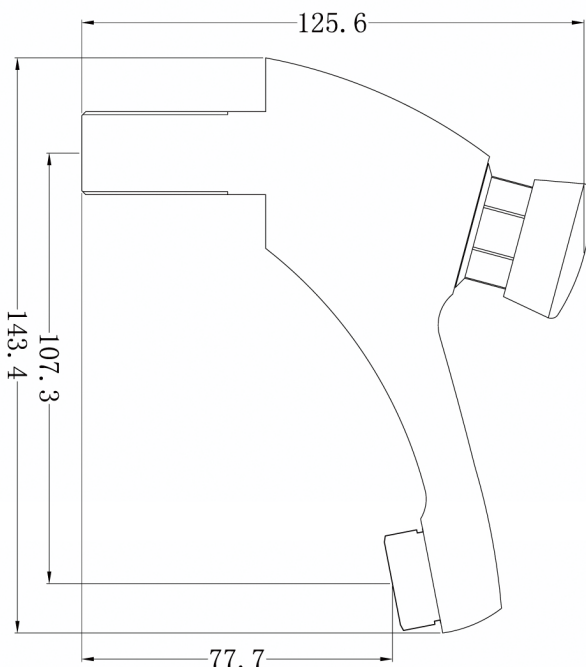

### SPECIFICATION

PRODUCT CODE	YSW2912-01
WELS RATING	5 STAR 6L/MIN
WATERMARK LICENSE	WM-060073
TEMPERATURE RATING	MIN 1°C-MAX 75°C
PRESSURE RATING	MIN 150KPa-MAX 300KPa

### FINISH

NR291201CH	chrome
------------	--------

Dimensions are nominal measurements only.