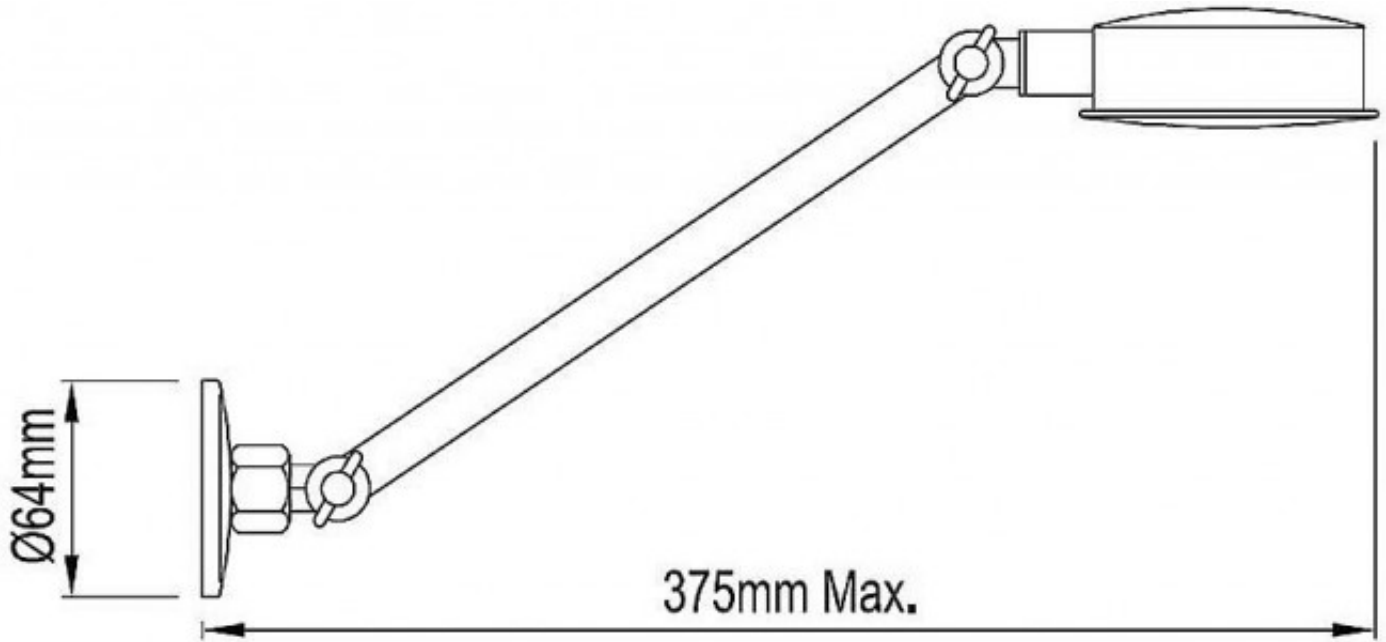

Shower Head With Arm

Product Code:043686

1800 RAYMOR
raymor.com.au

Raymor
more like you

Shower Head With Arm

PRODUCT SPECIFICATION

Product Code	043686
Finish	Chrome
Warranty	Visit www.raymor.com.au
WELS-Rating	WELS 3 STAR 9L/min
Function	Single function
Shower Reach	375mm

Printed:27/09/2020

© Raymor 2017. All rights reserved.

Version 1 1/09/2017

All measurements are in millimetres and are to be used as a guide only. Specifications and materials may change without notice. Whilst all care has been taken to ensure that all details are correct at the time of print we reserve the right to correct any errors, inaccuracies or omissions or to change or update any details or information at any time without notice.