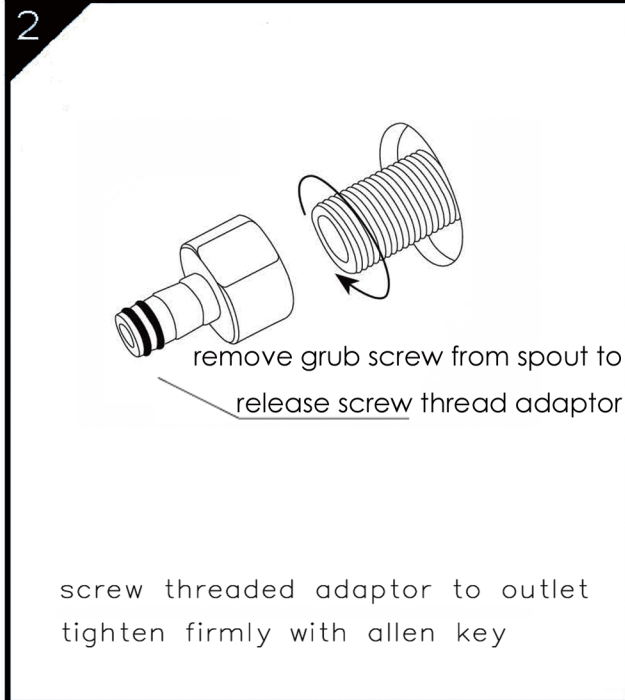

### PACKAGING INCLUDES

- 1x Spout
- 1x installation kit

Dimensions are nominal measurements only.

Versions: 2021.06

[www.nerotapware.com.au](http://www.nerotapware.com.au)