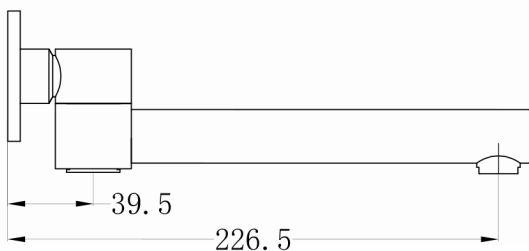

MAINTENANCE AND CARE

All surfaces should be cleaned with mild liquid detergent or soap and water.

Do not use cream cleaners or citrus based cleaning products, as they are abrasive.

Use of unsuitable cleaning agents may damage the surface. Any damage caused in this way will not be covered by warranty.

PACKAGING INCLUDES

- 1x Spout
- 1x installation kit

Dimensions are nominal measurements only.

Versions: 2021.06

www.nerotapware.com.au