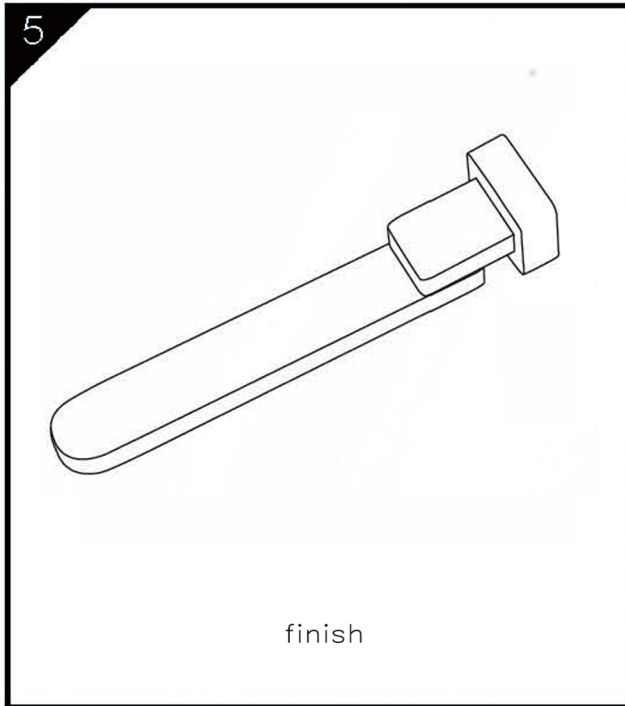

### PACKAGING INCLUDES

- 1x Spout
- 1x installation kit

Dimensions are nominal measurements only.

Versions: 2021.06

[www.nerotapware.com.au](http://www.nerotapware.com.au)