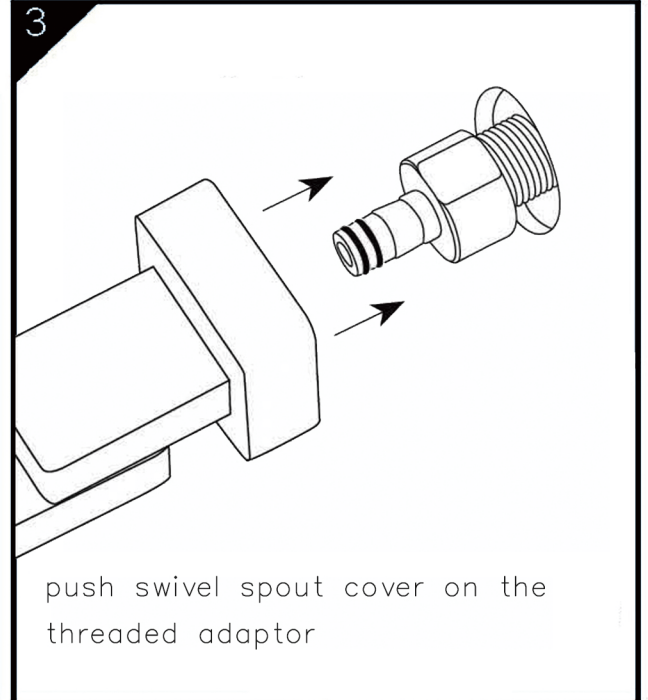

### PACKAGING INCLUDES

- 1x Spout
- 1x installation kit

Dimensions are nominal measurements only.

Versions: 2021.06

[www.nerotapware.com.au](http://www.nerotapware.com.au)