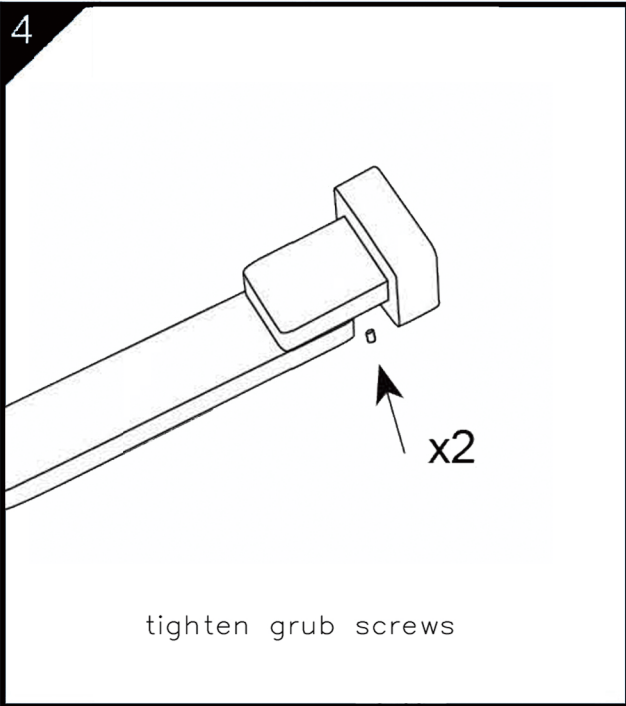

### PACKAGING INCLUDES

- 1x Spout
- 1x installation kit

Dimensions are nominal measurements only.

Versions: 2021.06

[www.nerotapware.com.au](http://www.nerotapware.com.au)