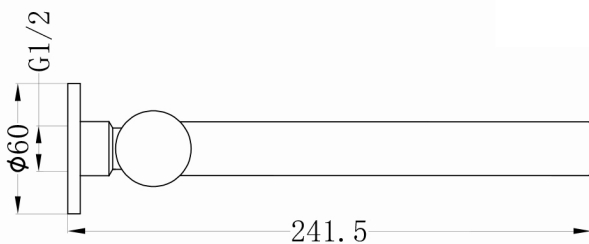

MAINTENANCE AND CARE

All surfaces should be cleaned with mild liquid detergent or soap and water.

Do not use cream cleaners or citrus based cleaning products, as they are abrasive.

Use of unsuitable cleaning agents may damage the surface. Any damage caused in this way will not be covered by warranty.

PACKAGING INCLUDES

- 1x Spout
- 1x installation kit

Dimensions are nominal measurements only.

Versions: 2021.06

www.nerotapware.com.au