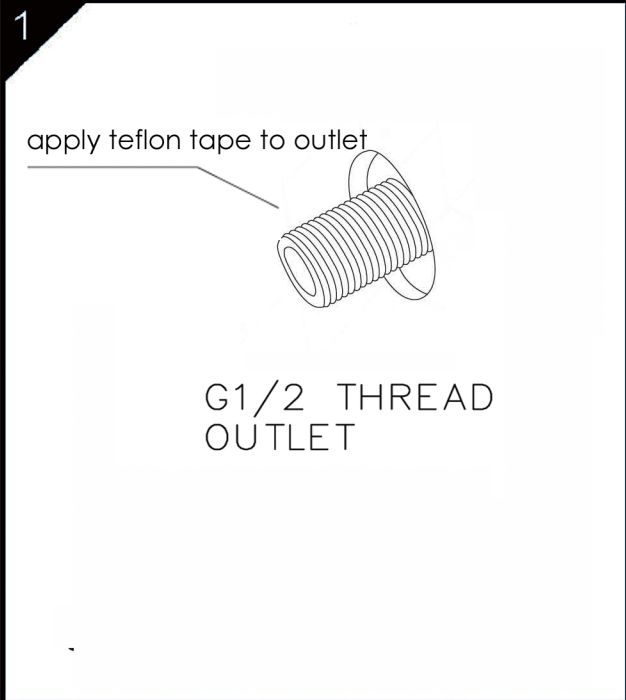

### PACKAGING INCLUDES

- 1x Spout
- 1x installation kit

Dimensions are nominal measurements only.

Versions: 2021.06

[www.nerotapware.com.au](http://www.nerotapware.com.au)